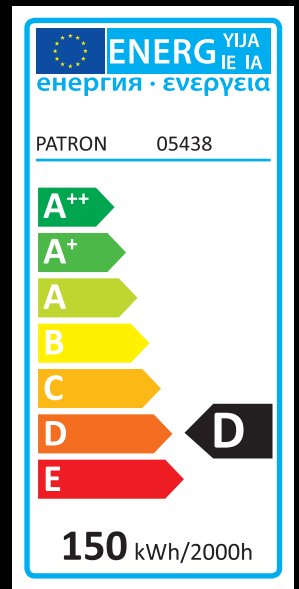

PATRON

ECO HALOGEN BULB

05438

Manufactured in PRC

2780

T32

E27

220-240V

0%-100%

200°

2800K

1500h

Strada Ștefan cel Mare 2/20,
Strășeni, Moldova

Strada Alexandru Ghica 148,
Alexandria, Romania

www.patronbulbs.com