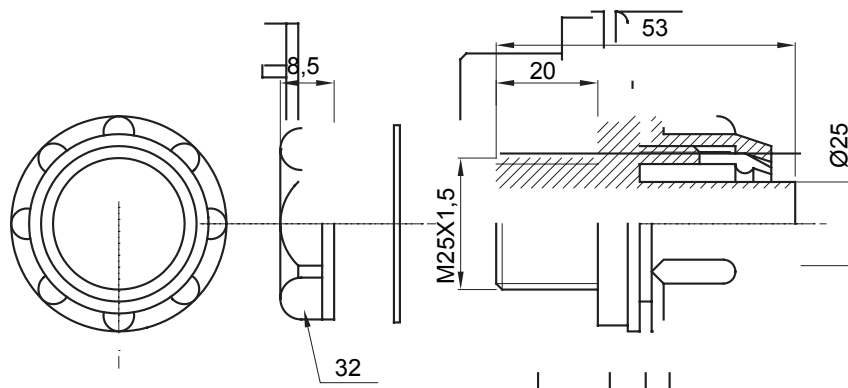

Product Data Sheet

DX56025

DF Range

Straight and revolving coupling device for sheath with IP54 protection degree.

Colour	Grey RAL 7035	IP degree	IP54
ISO pitch	M25x1.5	Sheath Ø (mm)	25
Type	Fixed	Electrocod	210

DIMENSIONAL

TECHNICAL SYMBOLOGY

IP

IP54

STANDARDS/APPROVALS