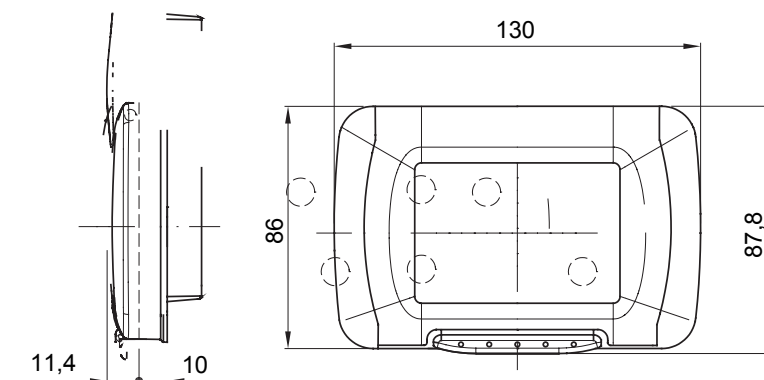

DIMENSIONAL

TECHNICAL SYMBOLOGY

IP

IP55

II

IK

IK07

GWT

650 °C

70 °C

STANDARDS/APPROVALS

GEWISS S.p.A. Via A. Volta, 1
24069 Cenate Sotto - Bergamo - Italy
tel. +39 035 94 61 11 fax +39 035 94 69 09

www.gewiss.com
sat@gewiss.com
Last update 20/04/2023

Data, measures, designs and pictures are shown only as informative purposes, and could be changed without previous notice