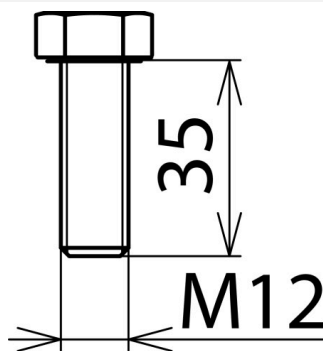

**SKS M12X35 V2A (561 935)**

Figure without obligation

Figure without obligation

<b>Type</b>	<b>SKS M12X35 V2A</b>
<b>Part No.</b>	<b>561 935</b>
Dimensions	M12 x 35 mm
Material	StSt A2-70
Standard	In accordance with DIN 933
Weight	42 g
Customs tariff number	73181575
GTIN	4013364056053
PU	1 Stk