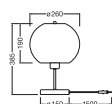

### Dimensions & Weight

Diameter	260.00 mm
Height	385.00 mm
Product weight	740.00 g
Cable length	1500 mm

DECOR CARDBOARD BALL TABLE  
E27