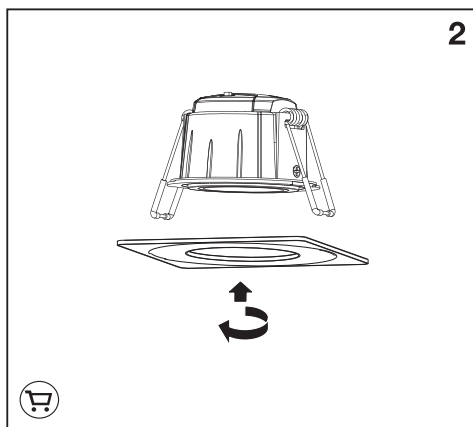

5

6

7

SPOT COVERABLE

EAN	EAN		Color		Height	Length	Diameter
SPOT COVERABLE FIX 	4099854098406	SP COV RING FIX ROUND BK	BLACK		-	-	81.5
	4099854098437	SP COV RING FIX ROUND BN	BRUSHED NICKEL		-	-	81.5
	4099854099274	SP COV RING FIX SQUARE BN	BRUSHED NICKEL		81.5	81.5	-
	4099854099304	SP COV RING FIX SQUARE WT	WHITE		81.5	81.5	-
	4099854099335	SP COV RING FIX SQUARE BK	BLACK		81.5	81.5	-
SPOT COVERABLE ADJUSTABLE 	4099854097911	SP COV RING ADJ ROUND BK	BLACK		-	-	81.5
	4099854097935	SP COV RING ADJ ROUND BN	BRUSHED NICKEL		-	-	81.5
	4099854097959	SP COV RING ADJ SQUARE BN	BRUSHED NICKEL		81.5	81.5	-
	4099854097973	SP COV RING ADJ SQUARE WT	WHITE		81.5	81.5	-
	4099854097997	SP COV RING ADJ SQUARE BK	BRUSHED NICKEL		81.5	81.5	-