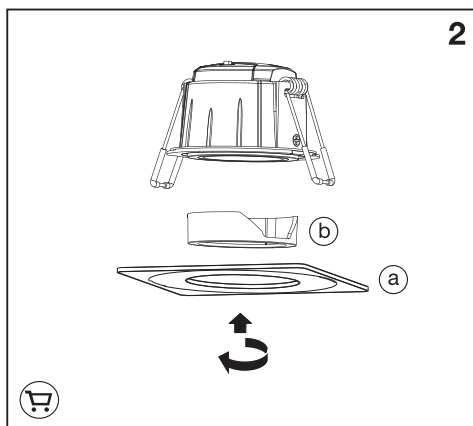

5

6

7

SPOT COVERABLE

EAN	EAN		Color		Height	Length	Diameter
SPOT COVERABLE FIX 	4099854098406	SP COV RING FIX ROUND BK	BLACK		-	-	81.5
	4099854098437	SP COV RING FIX ROUND BN	BRUSHED NICKEL		-	-	81.5
	4099854099274	SP COV RING FIX SQUARE BN	BRUSHED NICKEL		81.5	81.5	-
	4099854099304	SP COV RING FIX SQUARE WT	WHITE		81.5	81.5	-
	4099854099335	SP COV RING FIX SQUARE BK	BLACK		81.5	81.5	-
SPOT COVERABLE ADJUSTABLE 	4099854097911	SP COV RING ADJ ROUND BK	BLACK		-	-	81.5
	4099854097935	SP COV RING ADJ ROUND BN	BRUSHED NICKEL		-	-	81.5
	4099854097959	SP COV RING ADJ SQUARE BN	BRUSHED NICKEL		81.5	81.5	-
	4099854097973	SP COV RING ADJ SQUARE WT	WHITE		81.5	81.5	-
	4099854097997	SP COV RING ADJ SQUARE BK	BRUSHED NICKEL		81.5	81.5	-