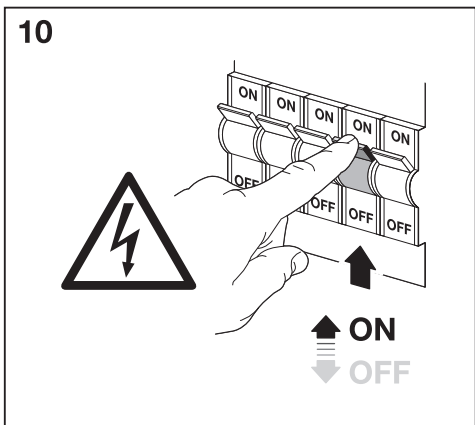

5

6

7

SPOT COVERABLE

EAN	EAN		Color		Height	Length	Diameter
SPOT COVERABLE FIX 	4099854098406	SP COV RING FIX ROUND BK	BLACK		-	-	81.5
	4099854098437	SP COV RING FIX ROUND BN	BRUSHED NICKEL		-	-	81.5
	4099854099274	SP COV RING FIX SQUARE BN	BRUSHED NICKEL		81.5	81.5	-
	4099854099304	SP COV RING FIX SQUARE WT	WHITE		81.5	81.5	-
	4099854099335	SP COV RING FIX SQUARE BK	BLACK		81.5	81.5	-
SPOT COVERABLE ADJUSTABLE 	4099854097911	SP COV RING ADJ ROUND BK	BLACK		-	-	81.5
	4099854097935	SP COV RING ADJ ROUND BN	BRUSHED NICKEL		-	-	81.5
	4099854097959	SP COV RING ADJ SQUARE BN	BRUSHED NICKEL		81.5	81.5	-
	4099854097973	SP COV RING ADJ SQUARE WT	WHITE		81.5	81.5	-
	4099854097997	SP COV RING ADJ SQUARE BK	BRUSHED NICKEL		81.5	81.5	-