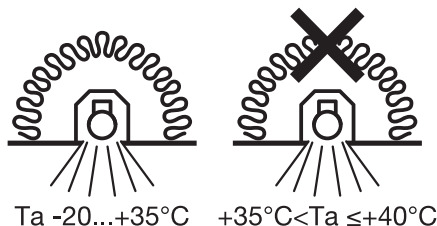

* Dieses Produkt enthält eine Lichtquelle der Energieeffizienzklasse <X>. This product contains a light source of energy efficiency class <X>. Ce produit contient une source lumineuse de classe d'efficacité énergétique <X>. Questo prodotto contiene una sorgente luminosa di classe di efficienza energetica <X>. Este producto contiene una fuente luminosa de la clase de eficiencia energética <X>. Este produto contém uma fonte de luz da classe de eficiência energética <X>. Το προϊόν αυτό περιέχει φωτεινή πηγή της τάξης ενεργειακής απόδοσης <X>. Dit product bevat een lichtbron van energie-efficiëntieklasse <X>. Denna produkt innehåller en ljuskälla med energieffektivitetsklass <X>. Tämä tuote sisältää valonlähteen, jonka energiatehokkuusluokka on <X>. Dette produktet inneholder en lyskilde med energieffektivitetsklasse <X>. Dette produkt indeholder en lyskilde i energieffektivitetsklasse <X>. Tento výrobek obsahuje světelný zdroj s třídou energetické účinnosti <X>. Данный продукт содержит энергосберегающий источник света (класса <X>). Ez a termék egy <X> energiatékonysági osztályú fényforrást tartalmaz. Ten produkt zawiera źródło światła o klasie efektywności energetycznej <X>. Tento výrobek obsahuje svetelný zdroj triedy energetickej účinnosti <X>. Ta izdelek vsebuje svetlobni vir razreda energijske učinkovitost <X>. Bu ürün, enerji verimliliği sınıfında bir ışık kaynağı içerir <X>. Ovaj proizvod sadržava izvor svetlosti klase energetske učinkovitosti <X>. Acest produs conține o sursă de lumină cu clasa de eficiență energetică <X>. Toode sisaldab energiatõhususe klassi <X> valgusallikat. Siame gaminyje yra šviesos šaltinis, kurio energijos vartojimo efektyvumo klasė <X>. Ši s ražojums satur gaismas avotu, kura energoefektivitātes klase ir <X>. Ovak proizvod sadrži izvor svetlosti klase energetske efikasnosti <X>. Цей виріб містить джерело світла класу енергоефективності <X>. Бул өнімде <X> энергия тиімділігі класының жарық көзі бар.

C10567405
G11163183
12.09.2023

LEDVANCE GmbH
Steinerne Furt 62
86167 Augsburg, Germany
www.ledvance.com