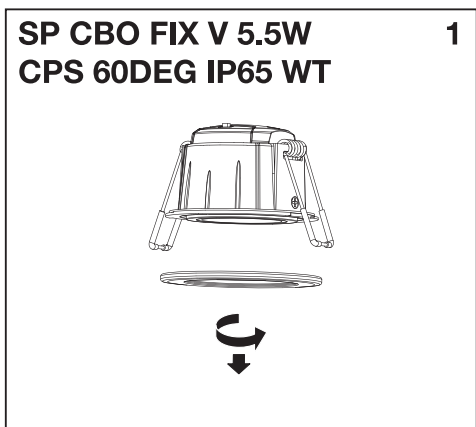

SPOT COVERABLE

	EAN	W	lm	lm/W	K	Temp ^{amb} (°C)	V~	mA	Hz	DF	▽ (°)	
SP CBO FIX V 5.5W CPS 60DEG IP65 WT	4099854092701	3.6	350	97	2700	-20...+40	220-240	31 @ 3.6W 43 @ 5.5W	50/60	>0.7	60	20000
		5.5	550	100								
		3.6	380	105	3000							
		5.5	580	105								
		3.6	400	111	4000							
5.5	600	109										
SP CBO ADJ V 5.5W CPS 60DEG IP65 WT	4099854092725	3.6	350	97	2700	-20...+40	220-240	31 @ 3.6W 43 @ 5.5W	50/60	>0.7	60	20000
		5.5	550	100								
		3.6	380	105	3000							
		5.5	580	105								
		3.6	400	111	4000							
5.5	600	109										

5

6

7

SPOT COVERABLE

EAN	EAN		Color		Height	Length	Diameter
SPOT COVERABLE FIX 	4099854098406	SP COV RING FIX ROUND BK	BLACK		-	-	81.5
	4099854098437	SP COV RING FIX ROUND BN	BRUSHED NICKEL		-	-	81.5
	4099854099274	SP COV RING FIX SQUARE BN	BRUSHED NICKEL		81.5	81.5	-
	4099854099304	SP COV RING FIX SQUARE WT	WHITE		81.5	81.5	-
	4099854099335	SP COV RING FIX SQUARE BK	BLACK		81.5	81.5	-
SPOT COVERABLE ADJUSTABLE 	4099854097911	SP COV RING ADJ ROUND BK	BLACK		-	-	81.5
	4099854097935	SP COV RING ADJ ROUND BN	BRUSHED NICKEL		-	-	81.5
	4099854097959	SP COV RING ADJ SQUARE BN	BRUSHED NICKEL		81.5	81.5	-
	4099854097973	SP COV RING ADJ SQUARE WT	WHITE		81.5	81.5	-
	4099854097997	SP COV RING ADJ SQUARE BK	BRUSHED NICKEL		81.5	81.5	-