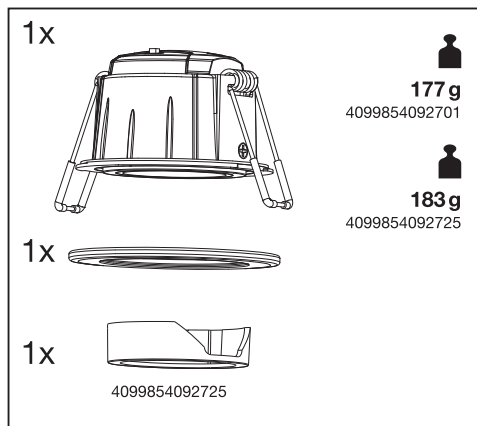

SPOT COVERABLE

	EAN	W	lm	lm/W	K	Temp ^{amb} (°C)	V~	mA	Hz	DF	▽ (°)	
SP CBO FIX V 5.5W CPS 60DEG IP65 WT	4099854092701	3.6	350	97	2700	-20...+40	220-240	31 @ 3.6W 43 @ 5.5W	50/60	>0.7	60	20000
		5.5	550	100								
		3.6	380	105	3000							
		5.5	580	105								
		3.6	400	111	4000							
5.5	600	109										
SP CBO ADJ V 5.5W CPS 60DEG IP65 WT	4099854092725	3.6	350	97	2700	-20...+40	220-240	31 @ 3.6W 43 @ 5.5W	50/60	>0.7	60	20000
		5.5	550	100								
		3.6	380	105	3000							
		5.5	580	105								
		3.6	400	111	4000							
5.5	600	109										

5

6

7

SPOT COVERABLE

EAN	EAN		Color		Height	Length	Diameter
SPOT COVERABLE FIX 	4099854098406	SP COV RING FIX ROUND BK	BLACK		-	-	81.5
	4099854098437	SP COV RING FIX ROUND BN	BRUSHED NICKEL		-	-	81.5
	4099854099274	SP COV RING FIX SQUARE BN	BRUSHED NICKEL		81.5	81.5	-
	4099854099304	SP COV RING FIX SQUARE WT	WHITE		81.5	81.5	-
	4099854099335	SP COV RING FIX SQUARE BK	BLACK		81.5	81.5	-
SPOT COVERABLE ADJUSTABLE 	4099854097911	SP COV RING ADJ ROUND BK	BLACK		-	-	81.5
	4099854097935	SP COV RING ADJ ROUND BN	BRUSHED NICKEL		-	-	81.5
	4099854097959	SP COV RING ADJ SQUARE BN	BRUSHED NICKEL		81.5	81.5	-
	4099854097973	SP COV RING ADJ SQUARE WT	WHITE		81.5	81.5	-
	4099854097997	SP COV RING ADJ SQUARE BK	BRUSHED NICKEL		81.5	81.5	-