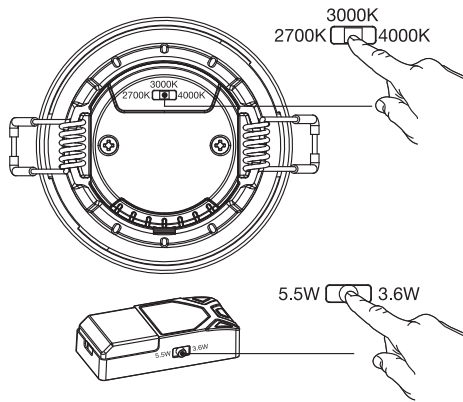

SPOT COVERABLE

	EAN	W	lm	lm/W	K	Temp ^{amb} (°C)	V~	mA	Hz	DF	▽ (°)	
SP CBO FIX V 5.5W CPS 60DEG IP65 WT	4099854092701	3.6	350	97	2700	-20...+40	220-240	31 @ 3.6W 43 @ 5.5W	50/60	>0.7	60	20000
		5.5	550	100								
		3.6	380	105	3000							
		5.5	580	105								
		3.6	400	111	4000							
5.5	600	109										
SP CBO ADJ V 5.5W CPS 60DEG IP65 WT	4099854092725	3.6	350	97	2700	-20...+40	220-240	31 @ 3.6W 43 @ 5.5W	50/60	>0.7	60	20000
		5.5	550	100								
		3.6	380	105	3000							
		5.5	580	105								
		3.6	400	111	4000							
5.5	600	109										

5

6

7

SPOT COVERABLE

EAN	EAN		Color		Height	Length	Diameter
SPOT COVERABLE FIX 	4099854098406	SP COV RING FIX ROUND BK	BLACK		-	-	81.5
	4099854098437	SP COV RING FIX ROUND BN	BRUSHED NICKEL		-	-	81.5
	4099854099274	SP COV RING FIX SQUARE BN	BRUSHED NICKEL		81.5	81.5	-
	4099854099304	SP COV RING FIX SQUARE WT	WHITE		81.5	81.5	-
	4099854099335	SP COV RING FIX SQUARE BK	BLACK		81.5	81.5	-
SPOT COVERABLE ADJUSTABLE 	4099854097911	SP COV RING ADJ ROUND BK	BLACK		-	-	81.5
	4099854097935	SP COV RING ADJ ROUND BN	BRUSHED NICKEL		-	-	81.5
	4099854097959	SP COV RING ADJ SQUARE BN	BRUSHED NICKEL		81.5	81.5	-
	4099854097973	SP COV RING ADJ SQUARE WT	WHITE		81.5	81.5	-
	4099854097997	SP COV RING ADJ SQUARE BK	BRUSHED NICKEL		81.5	81.5	-