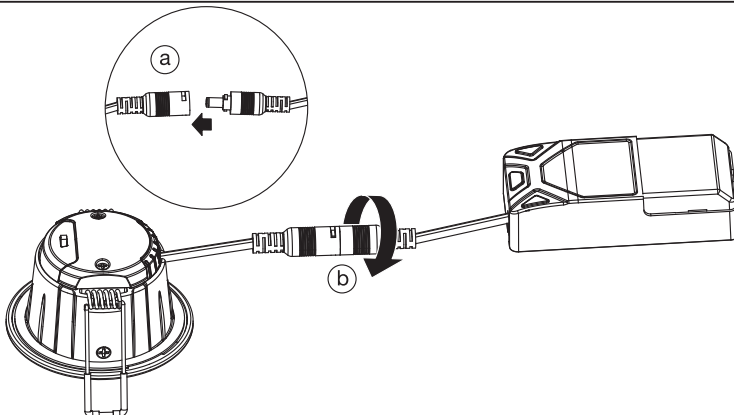

SPOT COVERABLE

	EAN	W	lm	lm/W	K	Temp ^{amb} (°C)	V~	mA	Hz	DF	▽ (°)	
SP CBO FIX V 5.5W CPS 60DEG IP65 WT	4099854092701	3.6	350	97	2700	-20...+40	220-240	31 @ 3.6W 43 @ 5.5W	50/60	>0.7	60	20000
		5.5	550	100								
		3.6	380	105	3000							
		5.5	580	105								
		3.6	400	111	4000							
5.5	600	109										
SP CBO ADJ V 5.5W CPS 60DEG IP65 WT	4099854092725	3.6	350	97	2700	-20...+40	220-240	31 @ 3.6W 43 @ 5.5W	50/60	>0.7	60	20000
		5.5	550	100								
		3.6	380	105	3000							
		5.5	580	105								
		3.6	400	111	4000							
5.5	600	109										

5

6

7

SPOT COVERABLE

EAN	EAN		Color		Height	Length	Diameter
SPOT COVERABLE FIX 	4099854098406	SP COV RING FIX ROUND BK	BLACK		-	-	81.5
	4099854098437	SP COV RING FIX ROUND BN	BRUSHED NICKEL		-	-	81.5
	4099854099274	SP COV RING FIX SQUARE BN	BRUSHED NICKEL		81.5	81.5	-
	4099854099304	SP COV RING FIX SQUARE WT	WHITE		81.5	81.5	-
	4099854099335	SP COV RING FIX SQUARE BK	BLACK		81.5	81.5	-
SPOT COVERABLE ADJUSTABLE 	4099854097911	SP COV RING ADJ ROUND BK	BLACK		-	-	81.5
	4099854097935	SP COV RING ADJ ROUND BN	BRUSHED NICKEL		-	-	81.5
	4099854097959	SP COV RING ADJ SQUARE BN	BRUSHED NICKEL		81.5	81.5	-
	4099854097973	SP COV RING ADJ SQUARE WT	WHITE		81.5	81.5	-
	4099854097997	SP COV RING ADJ SQUARE BK	BRUSHED NICKEL		81.5	81.5	-