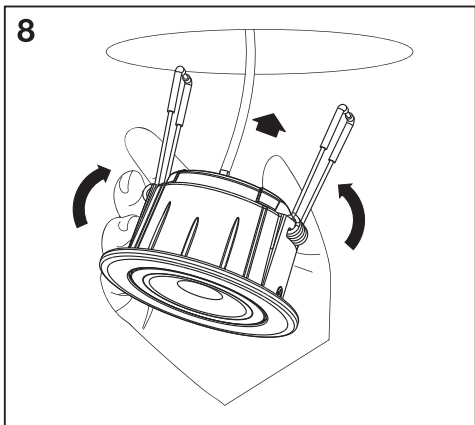

5

6

7

SPOT COVERABLE

EAN	EAN		Color		Height	Length	Diameter
SPOT COVERABLE FIX 	4099854098406	SP COV RING FIX ROUND BK	BLACK		-	-	81.5
	4099854098437	SP COV RING FIX ROUND BN	BRUSHED NICKEL		-	-	81.5
	4099854099274	SP COV RING FIX SQUARE BN	BRUSHED NICKEL		81.5	81.5	-
	4099854099304	SP COV RING FIX SQUARE WT	WHITE		81.5	81.5	-
	4099854099335	SP COV RING FIX SQUARE BK	BLACK		81.5	81.5	-
SPOT COVERABLE ADJUSTABLE 	4099854097911	SP COV RING ADJ ROUND BK	BLACK		-	-	81.5
	4099854097935	SP COV RING ADJ ROUND BN	BRUSHED NICKEL		-	-	81.5
	4099854097959	SP COV RING ADJ SQUARE BN	BRUSHED NICKEL		81.5	81.5	-
	4099854097973	SP COV RING ADJ SQUARE WT	WHITE		81.5	81.5	-
	4099854097997	SP COV RING ADJ SQUARE BK	BRUSHED NICKEL		81.5	81.5	-