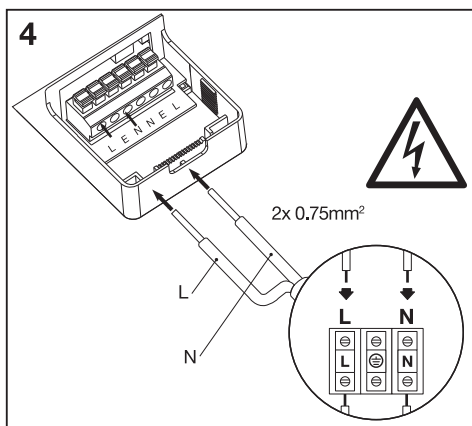

SPOT COVERABLE

	EAN	W	lm	lm/W	K	Temp ^{amb} (°C)	V~	mA	Hz	DF	▽ (°)	
SP CBO FIX V 5.5W CPS 60DEG IP65 WT	4099854092701	3.6	350	97	2700	-20...+40	220-240	31 @ 3.6W 43 @ 5.5W	50/60	>0.7	60	20000
		5.5	550	100								
		3.6	380	105	3000							
		5.5	580	105								
		3.6	400	111	4000							
5.5	600	109										
SP CBO ADJ V 5.5W CPS 60DEG IP65 WT	4099854092725	3.6	350	97	2700	-20...+40	220-240	31 @ 3.6W 43 @ 5.5W	50/60	>0.7	60	20000
		5.5	550	100								
		3.6	380	105	3000							
		5.5	580	105								
		3.6	400	111	4000							
5.5	600	109										

5

6

7

SPOT COVERABLE

EAN	EAN		Color		Height	Length	Diameter
SPOT COVERABLE FIX 	4099854098406	SP COV RING FIX ROUND BK	BLACK		-	-	81.5
	4099854098437	SP COV RING FIX ROUND BN	BRUSHED NICKEL		-	-	81.5
	4099854099274	SP COV RING FIX SQUARE BN	BRUSHED NICKEL		81.5	81.5	-
	4099854099304	SP COV RING FIX SQUARE WT	WHITE		81.5	81.5	-
	4099854099335	SP COV RING FIX SQUARE BK	BLACK		81.5	81.5	-
SPOT COVERABLE ADJUSTABLE 	4099854097911	SP COV RING ADJ ROUND BK	BLACK		-	-	81.5
	4099854097935	SP COV RING ADJ ROUND BN	BRUSHED NICKEL		-	-	81.5
	4099854097959	SP COV RING ADJ SQUARE BN	BRUSHED NICKEL		81.5	81.5	-
	4099854097973	SP COV RING ADJ SQUARE WT	WHITE		81.5	81.5	-
	4099854097997	SP COV RING ADJ SQUARE BK	BRUSHED NICKEL		81.5	81.5	-