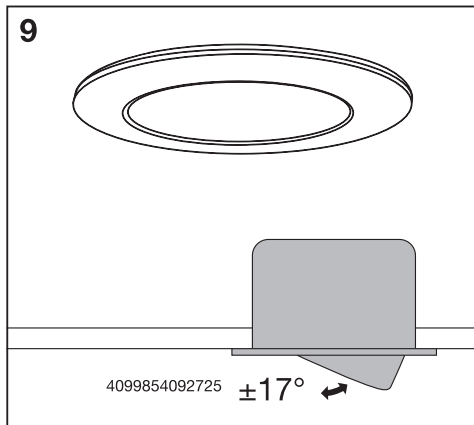

SPOT COVERABLE

	EAN	W	lm	lm/W	K	Temp ^{amb} (°C)	V~	mA	Hz	DF	▽ (°)	
SP CBO FIX V 5.5W CPS 60DEG IP65 WT	4099854092701	3.6	350	97	2700	-20...+40	220-240	31 @ 3.6W 43 @ 5.5W	50/60	>0.7	60	20000
		5.5	550	100								
		3.6	380	105	3000							
		5.5	580	105								
		3.6	400	111	4000							
5.5	600	109										
SP CBO ADJ V 5.5W CPS 60DEG IP65 WT	4099854092725	3.6	350	97	2700	-20...+40	220-240	31 @ 3.6W 43 @ 5.5W	50/60	>0.7	60	20000
		5.5	550	100								
		3.6	380	105	3000							
		5.5	580	105								
		3.6	400	111	4000							
5.5	600	109										

5

6

7

SPOT COVERABLE

EAN	EAN		Color		Height	Length	Diameter
SPOT COVERABLE FIX 	4099854098406	SP COV RING FIX ROUND BK	BLACK		-	-	81.5
	4099854098437	SP COV RING FIX ROUND BN	BRUSHED NICKEL		-	-	81.5
	4099854099274	SP COV RING FIX SQUARE BN	BRUSHED NICKEL		81.5	81.5	-
	4099854099304	SP COV RING FIX SQUARE WT	WHITE		81.5	81.5	-
	4099854099335	SP COV RING FIX SQUARE BK	BLACK		81.5	81.5	-
SPOT COVERABLE ADJUSTABLE 	4099854097911	SP COV RING ADJ ROUND BK	BLACK		-	-	81.5
	4099854097935	SP COV RING ADJ ROUND BN	BRUSHED NICKEL		-	-	81.5
	4099854097959	SP COV RING ADJ SQUARE BN	BRUSHED NICKEL		81.5	81.5	-
	4099854097973	SP COV RING ADJ SQUARE WT	WHITE		81.5	81.5	-
	4099854097997	SP COV RING ADJ SQUARE BK	BRUSHED NICKEL		81.5	81.5	-