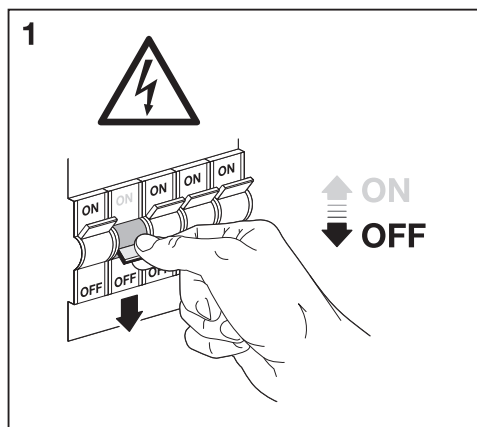

SPOT COVERABLE

	EAN	W	lm	lm/W	K	Temp ^{amb} (°C)	V~	mA	Hz	DF	▽ (°)	
SP CBO FIX V 5.5W CPS 60DEG IP65 WT	4099854092701	3.6	350	97	2700	-20...+40	220-240	31 @ 3.6W 43 @ 5.5W	50/60	>0.7	60	20000
		5.5	550	100								
		3.6	380	105	3000							
		5.5	580	105								
		3.6	400	111	4000							
5.5	600	109										
SP CBO ADJ V 5.5W CPS 60DEG IP65 WT	4099854092725	3.6	350	97	2700	-20...+40	220-240	31 @ 3.6W 43 @ 5.5W	50/60	>0.7	60	20000
		5.5	550	100								
		3.6	380	105	3000							
		5.5	580	105								
		3.6	400	111	4000							
5.5	600	109										

5

6

7

SPOT COVERABLE

EAN	EAN		Color		Height	Length	Diameter
SPOT COVERABLE FIX 	4099854098406	SP COV RING FIX ROUND BK	BLACK		-	-	81.5
	4099854098437	SP COV RING FIX ROUND BN	BRUSHED NICKEL		-	-	81.5
	4099854099274	SP COV RING FIX SQUARE BN	BRUSHED NICKEL		81.5	81.5	-
	4099854099304	SP COV RING FIX SQUARE WT	WHITE		81.5	81.5	-
	4099854099335	SP COV RING FIX SQUARE BK	BLACK		81.5	81.5	-
SPOT COVERABLE ADJUSTABLE 	4099854097911	SP COV RING ADJ ROUND BK	BLACK		-	-	81.5
	4099854097935	SP COV RING ADJ ROUND BN	BRUSHED NICKEL		-	-	81.5
	4099854097959	SP COV RING ADJ SQUARE BN	BRUSHED NICKEL		81.5	81.5	-
	4099854097973	SP COV RING ADJ SQUARE WT	WHITE		81.5	81.5	-
	4099854097997	SP COV RING ADJ SQUARE BK	BRUSHED NICKEL		81.5	81.5	-