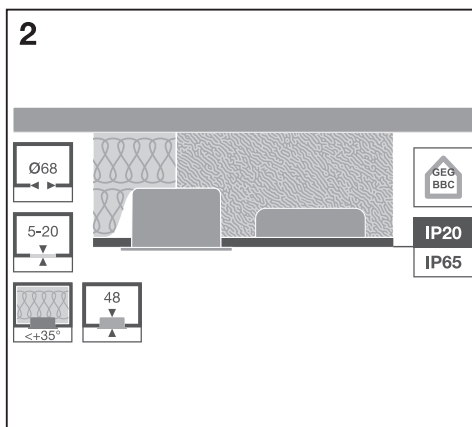

SPOT COVERABLE

	EAN	W	lm	lm/W	K	Temp ^{amb} (°C)	V~	mA	Hz	DF	▽ (°)	
SP CBO FIX V 5.5W CPS 60DEG IP65 WT	4099854092701	3.6	350	97	2700	-20...+40	220-240	31 @ 3.6W 43 @ 5.5W	50/60	>0.7	60	20000
		5.5	550	100								
		3.6	380	105	3000							
		5.5	580	105								
		3.6	400	111	4000							
5.5	600	109										
SP CBO ADJ V 5.5W CPS 60DEG IP65 WT	4099854092725	3.6	350	97	2700	-20...+40	220-240	31 @ 3.6W 43 @ 5.5W	50/60	>0.7	60	20000
		5.5	550	100								
		3.6	380	105	3000							
		5.5	580	105								
		3.6	400	111	4000							
5.5	600	109										

5

6

7

SPOT COVERABLE

EAN	EAN		Color		Height	Length	Diameter
SPOT COVERABLE FIX 	4099854098406	SP COV RING FIX ROUND BK	BLACK		-	-	81.5
	4099854098437	SP COV RING FIX ROUND BN	BRUSHED NICKEL		-	-	81.5
	4099854099274	SP COV RING FIX SQUARE BN	BRUSHED NICKEL		81.5	81.5	-
	4099854099304	SP COV RING FIX SQUARE WT	WHITE		81.5	81.5	-
	4099854099335	SP COV RING FIX SQUARE BK	BLACK		81.5	81.5	-
SPOT COVERABLE ADJUSTABLE 	4099854097911	SP COV RING ADJ ROUND BK	BLACK		-	-	81.5
	4099854097935	SP COV RING ADJ ROUND BN	BRUSHED NICKEL		-	-	81.5
	4099854097959	SP COV RING ADJ SQUARE BN	BRUSHED NICKEL		81.5	81.5	-
	4099854097973	SP COV RING ADJ SQUARE WT	WHITE		81.5	81.5	-
	4099854097997	SP COV RING ADJ SQUARE BK	BRUSHED NICKEL		81.5	81.5	-