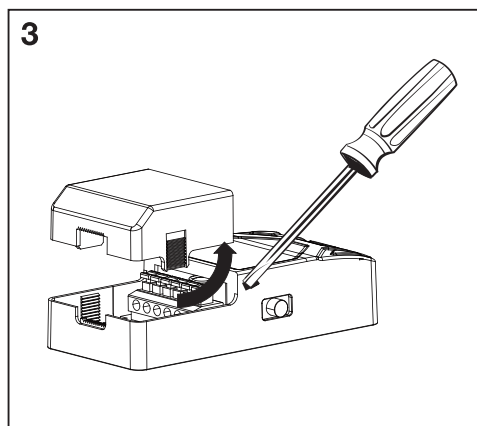

SPOT COVERABLE

	EAN	W	lm	lm/W	K	Temp ^{amb} (°C)	V~	mA	Hz	DF	▽ (°)	
SP CBO FIX V 5.5W CPS 60DEG IP65 WT	4099854092701	3.6	350	97	2700	-20...+40	220-240	31 @ 3.6W 43 @ 5.5W	50/60	>0.7	60	20000
		5.5	550	100								
		3.6	380	105	3000							
		5.5	580	105								
		3.6	400	111	4000							
5.5	600	109										
SP CBO ADJ V 5.5W CPS 60DEG IP65 WT	4099854092725	3.6	350	97	2700	-20...+40	220-240	31 @ 3.6W 43 @ 5.5W	50/60	>0.7	60	20000
		5.5	550	100								
		3.6	380	105	3000							
		5.5	580	105								
		3.6	400	111	4000							
5.5	600	109										

5

6

7

SPOT COVERABLE

EAN	EAN		Color		Height	Length	Diameter
SPOT COVERABLE FIX 	4099854098406	SP COV RING FIX ROUND BK	BLACK		-	-	81.5
	4099854098437	SP COV RING FIX ROUND BN	BRUSHED NICKEL		-	-	81.5
	4099854099274	SP COV RING FIX SQUARE BN	BRUSHED NICKEL		81.5	81.5	-
	4099854099304	SP COV RING FIX SQUARE WT	WHITE		81.5	81.5	-
	4099854099335	SP COV RING FIX SQUARE BK	BLACK		81.5	81.5	-
SPOT COVERABLE ADJUSTABLE 	4099854097911	SP COV RING ADJ ROUND BK	BLACK		-	-	81.5
	4099854097935	SP COV RING ADJ ROUND BN	BRUSHED NICKEL		-	-	81.5
	4099854097959	SP COV RING ADJ SQUARE BN	BRUSHED NICKEL		81.5	81.5	-
	4099854097973	SP COV RING ADJ SQUARE WT	WHITE		81.5	81.5	-
	4099854097997	SP COV RING ADJ SQUARE BK	BRUSHED NICKEL		81.5	81.5	-