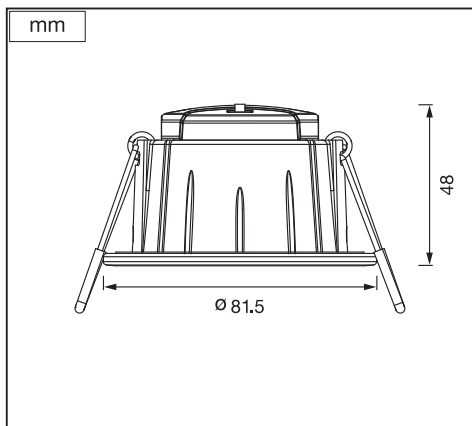

SPOT COVERABLE

	EAN	W	lm	lm/W	K	Temp ^{amb} (°C)	V~	mA	Hz	DF	▽ (°)	
SP CBO FIX V 5.5W CPS 60DEG IP65 WT	4099854092701	3.6	350	97	2700	-20...+40	220-240	31 @ 3.6W 43 @ 5.5W	50/60	>0.7	60	20000
		5.5	550	100								
		3.6	380	105	3000							
		5.5	580	105								
		3.6	400	111	4000							
5.5	600	109										
SP CBO ADJ V 5.5W CPS 60DEG IP65 WT	4099854092725	3.6	350	97	2700	-20...+40	220-240	31 @ 3.6W 43 @ 5.5W	50/60	>0.7	60	20000
		5.5	550	100								
		3.6	380	105	3000							
		5.5	580	105								
		3.6	400	111	4000							
5.5	600	109										

5

6

7

SPOT COVERABLE

EAN	EAN		Color		Height	Length	Diameter
SPOT COVERABLE FIX 	4099854098406	SP COV RING FIX ROUND BK	BLACK		-	-	81.5
	4099854098437	SP COV RING FIX ROUND BN	BRUSHED NICKEL		-	-	81.5
	4099854099274	SP COV RING FIX SQUARE BN	BRUSHED NICKEL		81.5	81.5	-
	4099854099304	SP COV RING FIX SQUARE WT	WHITE		81.5	81.5	-
	4099854099335	SP COV RING FIX SQUARE BK	BLACK		81.5	81.5	-
SPOT COVERABLE ADJUSTABLE 	4099854097911	SP COV RING ADJ ROUND BK	BLACK		-	-	81.5
	4099854097935	SP COV RING ADJ ROUND BN	BRUSHED NICKEL		-	-	81.5
	4099854097959	SP COV RING ADJ SQUARE BN	BRUSHED NICKEL		81.5	81.5	-
	4099854097973	SP COV RING ADJ SQUARE WT	WHITE		81.5	81.5	-
	4099854097997	SP COV RING ADJ SQUARE BK	BRUSHED NICKEL		81.5	81.5	-