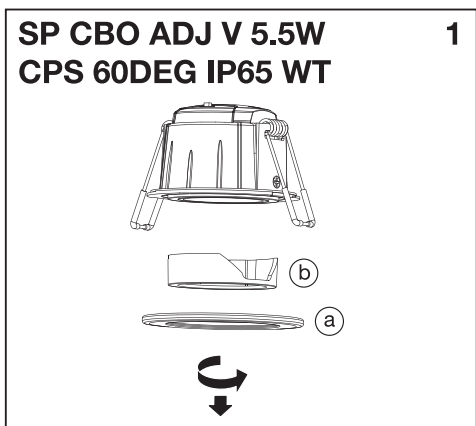

SPOT COVERABLE

	EAN	W	lm	lm/W	K	Temp ^{amb} (°C)	V~	mA	Hz	DF	▽ (°)	
SP CBO FIX V 5.5W CPS 60DEG IP65 WT	4099854092701	3.6	350	97	2700	-20...+40	220-240	31 @ 3.6W 43 @ 5.5W	50/60	>0.7	60	20000
		5.5	550	100								
		3.6	380	105	3000							
		5.5	580	105								
		3.6	400	111	4000							
5.5	600	109										
SP CBO ADJ V 5.5W CPS 60DEG IP65 WT	4099854092725	3.6	350	97	2700	-20...+40	220-240	31 @ 3.6W 43 @ 5.5W	50/60	>0.7	60	20000
		5.5	550	100								
		3.6	380	105	3000							
		5.5	580	105								
		3.6	400	111	4000							
5.5	600	109										

5

6

7

SPOT COVERABLE

EAN	EAN		Color		Height	Length	Diameter
SPOT COVERABLE FIX 	4099854098406	SP COV RING FIX ROUND BK	BLACK		-	-	81.5
	4099854098437	SP COV RING FIX ROUND BN	BRUSHED NICKEL		-	-	81.5
	4099854099274	SP COV RING FIX SQUARE BN	BRUSHED NICKEL		81.5	81.5	-
	4099854099304	SP COV RING FIX SQUARE WT	WHITE		81.5	81.5	-
	4099854099335	SP COV RING FIX SQUARE BK	BLACK		81.5	81.5	-
SPOT COVERABLE ADJUSTABLE 	4099854097911	SP COV RING ADJ ROUND BK	BLACK		-	-	81.5
	4099854097935	SP COV RING ADJ ROUND BN	BRUSHED NICKEL		-	-	81.5
	4099854097959	SP COV RING ADJ SQUARE BN	BRUSHED NICKEL		81.5	81.5	-
	4099854097973	SP COV RING ADJ SQUARE WT	WHITE		81.5	81.5	-
	4099854097997	SP COV RING ADJ SQUARE BK	BRUSHED NICKEL		81.5	81.5	-