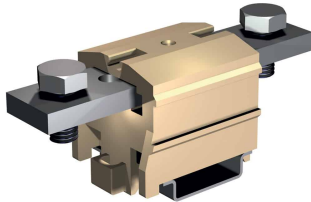

2-Bolt terminal, 120mm² for TH35 rail, beige color