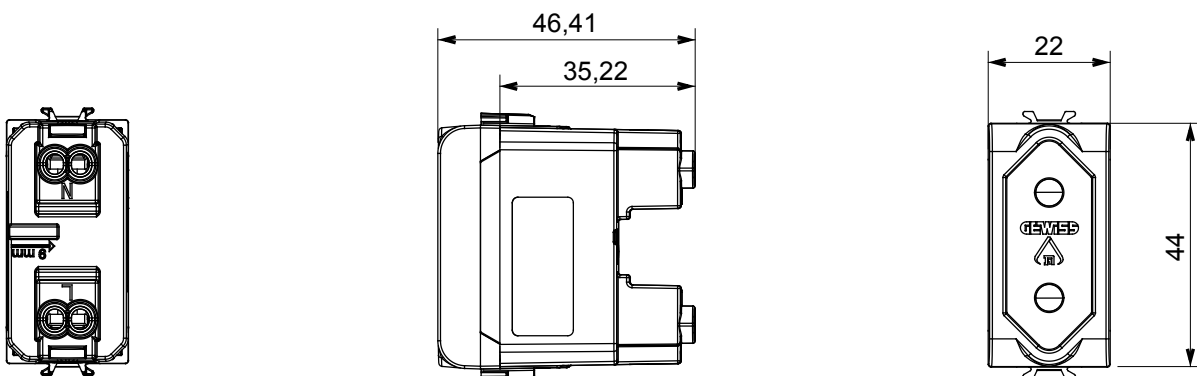

DIMENSIONAL

TECHNICAL SYMBOLOGY

STANDARDS/APPROVALS