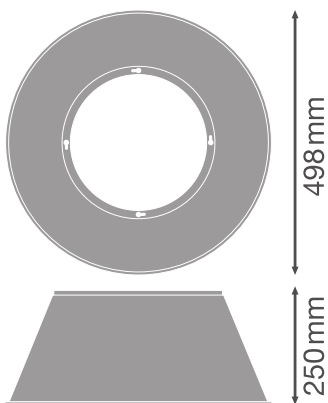

### Product features

- High-quality aluminum reflector

TECHNICAL DATA

Photometrical data

Beam angle	65 °
------------	------

Dimensions & Weight

Diameter	500 mm
Height	81,0 mm
Product weight	635.00 g

Materials & Colors

Product color	Silver
Body material	Aluminum

Application & Mounting

Mounting location	Luminaire
-------------------	-----------

Certificates & Standards

Luminaire with limited surface temperature, "D sign"	No
--	----

DOWNLOAD DATA

DOWNLOAD DATA
---------------

User instruction

**DOWNLOAD DATA**

Tender documents

Declarations Of Conformity CE

**LOGISTICAL DATA**

Product code	Packaging unit (Pieces/Unit)	Dimensions (length x width x height)	Gross weight	Volume
4058075507050	Shipping box 2	547 mm x 267 mm x 554 mm	2135.00 g	80.91 dm <sup>3</sup>