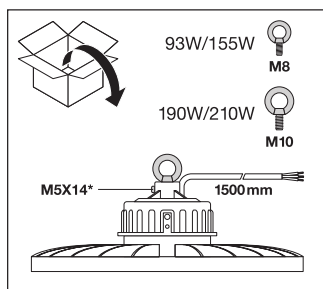

DOWNLOAD DATA

Tender documents

Declarations Of Conformity CE

LOGISTICAL DATA

Product code	Packaging unit (Pieces/Unit)	Dimensions (length x width x height)	Gross weight	Volume
4058075507050	Shipping box 2	547 mm x 267 mm x 554 mm	2135.00 g	80.91 dm³

The mentioned product code describes the smallest quantity unit which can be ordered. One shipping unit can contain one or more single products. When placing an order, for the quantity please enter single or multiples of a shipping unit.

ADDITIONAL CATALOG INFORMATION

References / Links

- For Guarantee see www.ledvance.com/guarantee

DISCLAIMER

Subject to change without notice. Errors and omission excepted. Always make sure to use the most recent release.