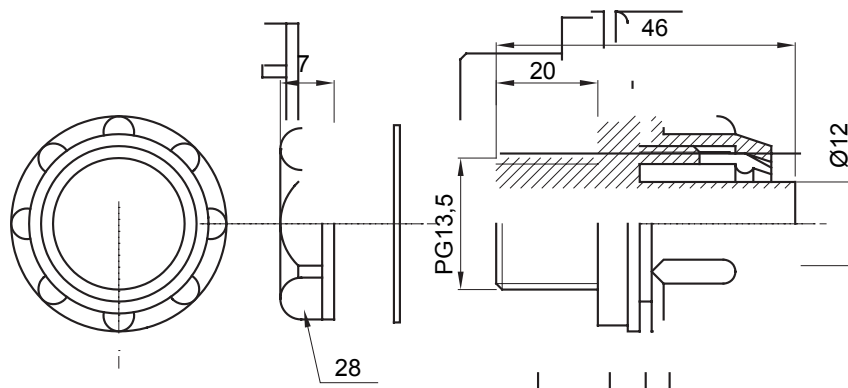

Product Data Sheet

DX56413

DF Range

Straight and revolving coupling device for sheath with IP54 protection degree.

Colour	Grey RAL 7035	IP degree	IP54
PG pitch	13.5	Sheath Ø (mm)	12
Type	Fixed	Electrocod	210

DIMENSIONAL

TECHNICAL SYMBOLOGY

IP

IP54

STANDARDS/APPROVALS