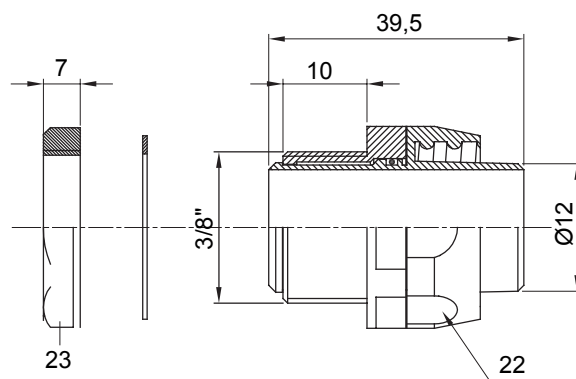

Product Data Sheet

DX54312

DF Range

Straight and revolving coupling device for sheath with IP54 protection degree.

Colour	Black RAL 9005	IP degree	IP54
GAS pitch	3/8"	Sheath Ø (mm)	12
Type	Revolving	Electrocod	210

DIMENSIONAL

TECHNICAL SYMBOLOGY

IP

IP54

STANDARDS/APPROVALS