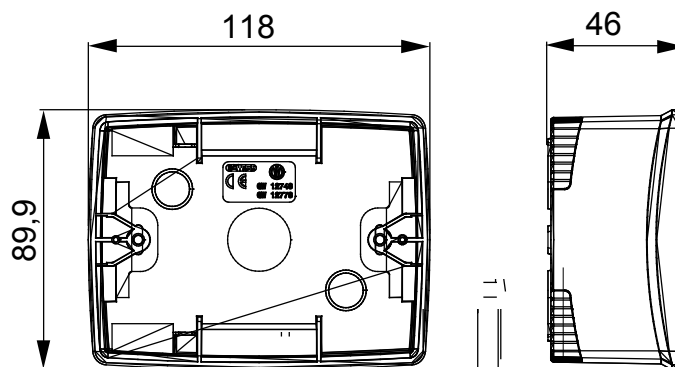

## GW16743

CHORUSMART - Domestic range

A range of tabletop panels, wall boxes and self-supporting wall enclosures suitable for housing ChorusSmart modular devices. Wall boxes and panels, available in black and white, must be completed with ChorusSmart support and One plates. The self-supporting enclosures, available in grey RAL 7035, are characterised in IP40 and IP55 versions: both have pre-cut knockouts, and the watertight version is also provided with a door with a transparent UV membrane. Self-supporting boxes and enclosures are designed to be fitted with an earth terminal.

Description	3 modules	Colour	Satin White
Characteristics	Halogen free	Support	GW16803
Suitable for plates	ONE	Torque screws tightening	0.8 Newton/meter
Outer dim. LxHxD (mm)	118x90x46	Glow wire test	650 °C
Thermo-pressure with ball	70 °C	Standard	EN 60670-1
Installation temperature	-5 +60 °C	Electrocod	0212

### DIMENSIONAL