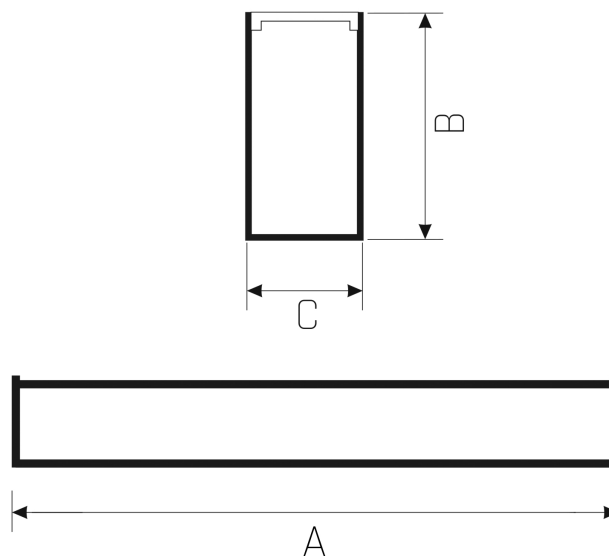

Power **55 W**

Colour temperature **4000 K**

Beam angle **60 °**

Voltage **230 V**

Colour of light **Neutral white**

Degree of protection (IP) **IP20**

Technical data

Code	WOJP03412
Power	55 W
Nominal current	263 mA
Voltage	230 V
Energy consumption	55 kWh/1000h
Frequency	50HZ Hz
Protection class	II
Power supply included	+
Manufacturer of power supply	TRIDONIC
Power factor	0.93
Useful luminous flux*	8250 lm (360°)
Luminous flux**	4675 lm (360°)
Lamp efficacy	150 lm/W
Colour temperature	4000 K
Colour of light	Neutral white
Beam angle	60 °
RA	80
Light source included	+
Producer of LED diodes	OSRAM
Uniformity of color SDCM max	3
Dimmable	OPC
Working temperature range	-20/+40 °
Lifespan	50000 h
Housing material	Aluminum
Degree of protection (IP)	IP20
Colour	White
Dimension (AxBxC)	37x1145x115 mm
For use	Inside
Assembly method	On the ceiling, Suspended
Application	Inside
Made in	PL