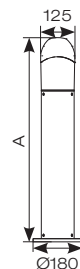

Leo Polycarbonate Bollard Connected by WiZ

Voice Control

- Modern styled WiZ embedded bollard with polycarbonate construction suitable for residential and hospitality applications
- White reflector with clear polycarbonate diffuser
- Polycarbonate construction is ideal for coastal applications
- Supplied c/w root mounting kit, can be surface mounted with rawbolts
- Tunable between 2700K - 6500K via WiZ App and voice control

OCTO
Embedded

Connected by

WiZ

INPUT	HERTZ	TEMP	LIFETIME (HRS)	CRI	SDCM	BEAM ANGLE	CLASS	IP	IK
230V	50/60Hz	-10°C to 40°C	L70 36,000	Ra 80	6	130°	1	IP65	08

CODE	DESCRIPTION	WATTAGE	CCT	LUMENS	LM/W	A	TRADE
ALEOLED/045/GR/OCTOW	Tunable White - 450mm	9W	2700K-6500K	560lm (2700K) - 572lm (6500K)	61lm (2700K) - 64lm (6500K)	450mm	£200.00
ALEOLED/075/GR/OCTOW	Tunable White - 750mm	11W		836lm (2700K) - 852lm (6500K)	69lm (2700K) - 77lm (6500K)	750mm	£234.00
ALEOLED/100/GR/OCTOW	Tunable White - 1000mm			1000mm	£258.00		