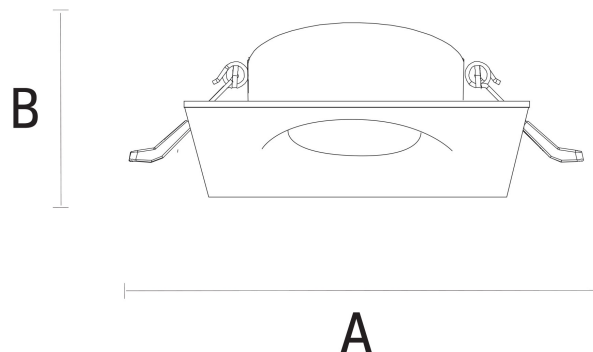

FIALE V GU10

SLIP001015

Recessed lighting luminaire FIALE V GU10 for replaceable light source. Designed for recessed mounting,

Voltage **250 V**

Socket **GU10**

Degree of protection (IP) **IP20**

Technical data

Code	SLIP001015
Voltage	250 V
Protection class	II
Light source included	No
Working temperature range	-20/+40 °
Lifespan	17000 h
Housing material	Aluminum
Socket	GU10
Degree of protection (IP)	IP20
Colour	Black
Dimension (AxBxC)	85x85x35 mm
Mounting hole	74 mm
For use	Inside
Assembly method	Recessed
Application	INT
Made in	PRC
Other	MAX 10W LED; NO INTENDED FOR HALOGEN ,