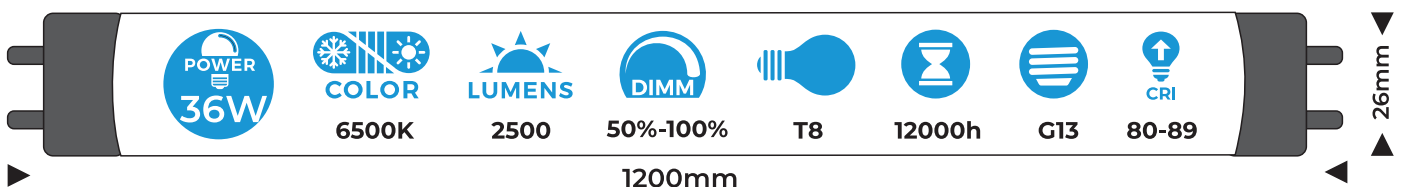

PATRON

FLUORESCENT TUBE

05771

Manufactured in PRC

CE EAC

Strada Alexandru Ghica 148,
Alexandria, Romania

Strada Ștefan cel Mare 2/20,
Strășeni, Moldova