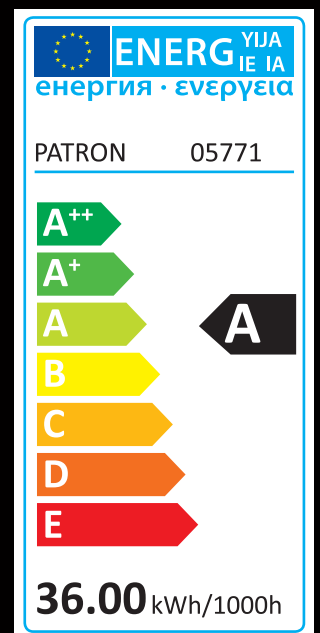

PATRON

FLUORESCENT TUBE

05771

Manufactured in PRC

CE EAC

Strada Alexandru Ghica 148,
Alexandria, Romania

Strada Ștefan cel Mare 2/20,
Strășeni, Moldova