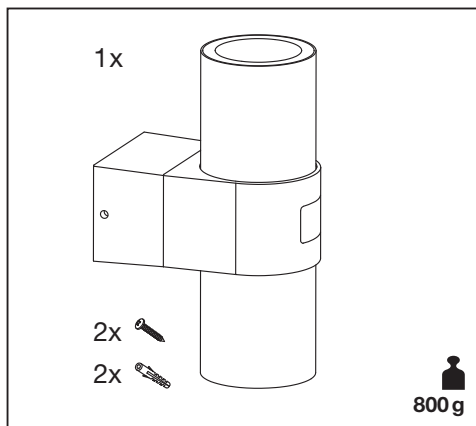

SMART⁺ WIFI ROTARY UPDOWN

	EAN	W	lm Light Source	lm Output	K	°C	V~	mA	Hz	DF	▽ (°)	
SMART OUTD WIFI ROTARY UPDOWN RGBW	4058075763265	10	2x 400	520	3000	-20...+40	220- 240	97	50/60	≥0.7	285	12500

	EAN	n					* X =
SMART OUTD WIFI ROTARY UPDOWN RGBW	4058075763265	2		AC44479			F