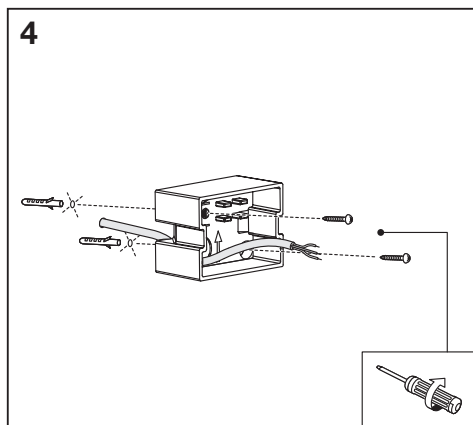

SMART⁺ WIFI ROTARY UPDOWN

	EAN	W	lm Light Source	lm Output	K	°C	V~	mA	Hz	DF	▽ (°)	
SMART OUTD WIFI ROTARY UPDOWN RGBW	4058075763265	10	2x 400	520	3000	-20...+40	220- 240	97	50/60	≥0.7	285	12500

	EAN	n					* X =
SMART OUTD WIFI ROTARY UPDOWN RGBW	4058075763265	2		AC44479			F