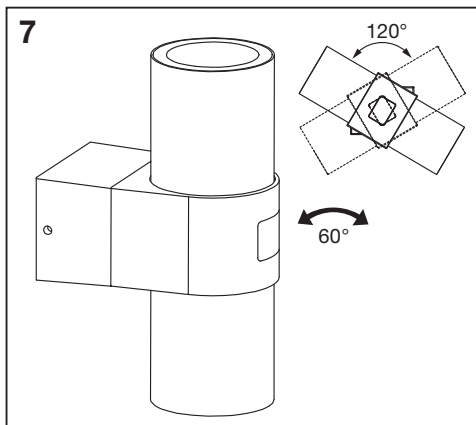

SMART⁺ WIFI ROTARY UPDOWN

	EAN	W	lm Light Source	lm Output	K	°C	V~	mA	Hz	DF	▽ (°)	
SMART OUTD WIFI ROTARY UPDOWN RGBW	4058075763265	10	2x 400	520	3000	-20...+40	220- 240	97	50/60	≥0.7	285	12500

	EAN	n					* X =
SMART OUTD WIFI ROTARY UPDOWN RGBW	4058075763265	2		AC44479			F