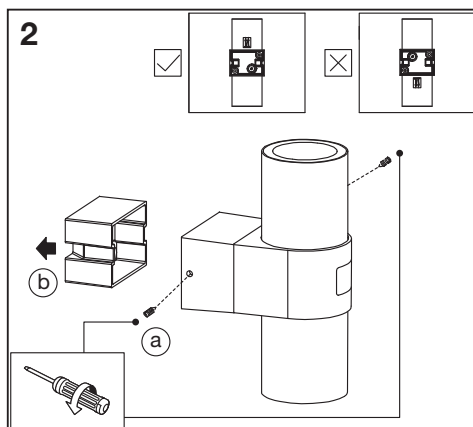

SMART⁺ WIFI ROTARY UPDOWN

	EAN	W	lm Light Source	lm Output	K	°C	V~	mA	Hz	DF	▽ (°)	
SMART OUTD WIFI ROTARY UPDOWN RGBW	4058075763265	10	2x 400	520	3000	-20...+40	220- 240	97	50/60	≥0.7	285	12500

	EAN	n					* X =
SMART OUTD WIFI ROTARY UPDOWN RGBW	4058075763265	2		AC44479			F