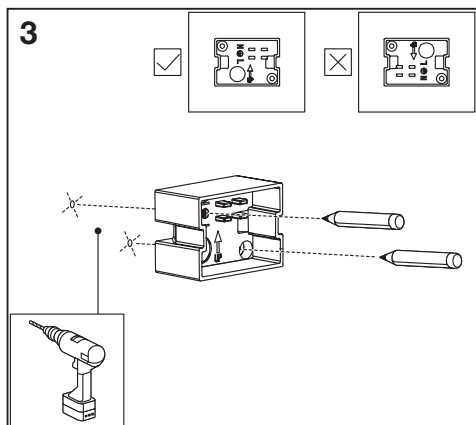

SMART⁺ WIFI ROTARY UPDOWN

	EAN	W	lm Light Source	lm Output	K	°C	V~	mA	Hz	DF	▽ (°)	
SMART OUTD WIFI ROTARY UPDOWN RGBW	4058075763265	10	2x 400	520	3000	-20...+40	220- 240	97	50/60	≥0.7	285	12500

	EAN	n					* X =
SMART OUTD WIFI ROTARY UPDOWN RGBW	4058075763265	2		AC44479			F