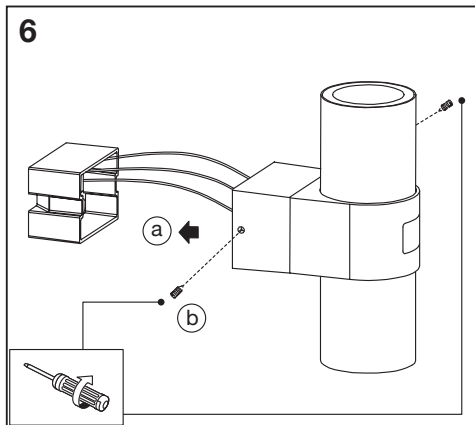

SMART⁺ WIFI ROTARY UPDOWN

	EAN	W	lm Light Source	lm Output	K	°C	V~	mA	Hz	DF	▽ (°)	
SMART OUTD WIFI ROTARY UPDOWN RGBW	4058075763265	10	2x 400	520	3000	-20...+40	220- 240	97	50/60	≥0.7	285	12500

	EAN	n					* X =
SMART OUTD WIFI ROTARY UPDOWN RGBW	4058075763265	2		AC44479			F