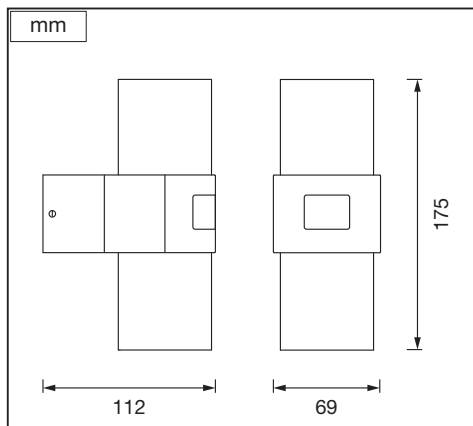

SMART⁺ WIFI ROTARY UPDOWN

	EAN	W	lm Light Source	lm Output	K	°C	V~	mA	Hz	DF	▽ (°)	
SMART OUTD WIFI ROTARY UPDOWN RGBW	4058075763265	10	2x 400	520	3000	-20...+40	220- 240	97	50/60	≥0.7	285	12500

	EAN	n					* X =
SMART OUTD WIFI ROTARY UPDOWN RGBW	4058075763265	2		AC44479			F