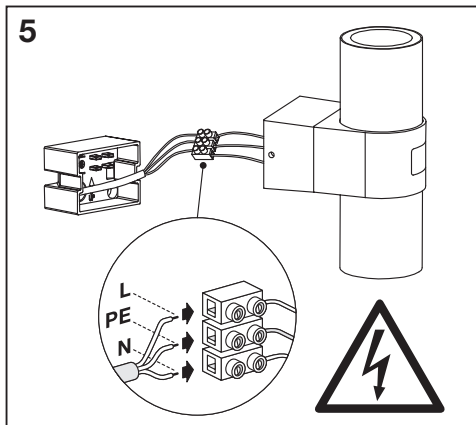

SMART⁺ WIFI ROTARY UPDOWN

	EAN	W	lm Light Source	lm Output	K	°C	V~	mA	Hz	DF	▽ (°)	
SMART OUTD WIFI ROTARY UPDOWN RGBW	4058075763265	10	2x 400	520	3000	-20...+40	220- 240	97	50/60	≥0.7	285	12500

	EAN	n					* X =
SMART OUTD WIFI ROTARY UPDOWN RGBW	4058075763265	2		AC44479			F