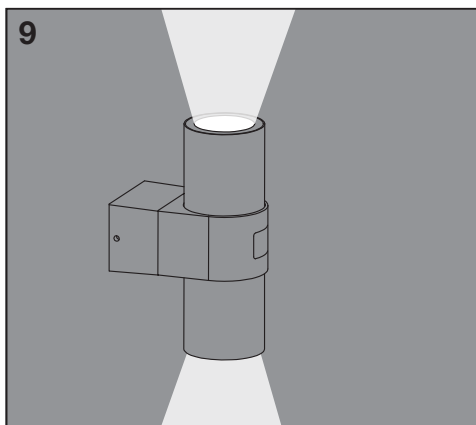

SMART⁺ WIFI ROTARY UPDOWN

	EAN	W	lm Light Source	lm Output	K	°C	V~	mA	Hz	DF	▽ (°)	
SMART OUTD WIFI ROTARY UPDOWN RGBW	4058075763265	10	2x 400	520	3000	-20...+40	220- 240	97	50/60	≥0.7	285	12500

	EAN	n					* X =
SMART OUTD WIFI ROTARY UPDOWN RGBW	4058075763265	2		AC44479			F