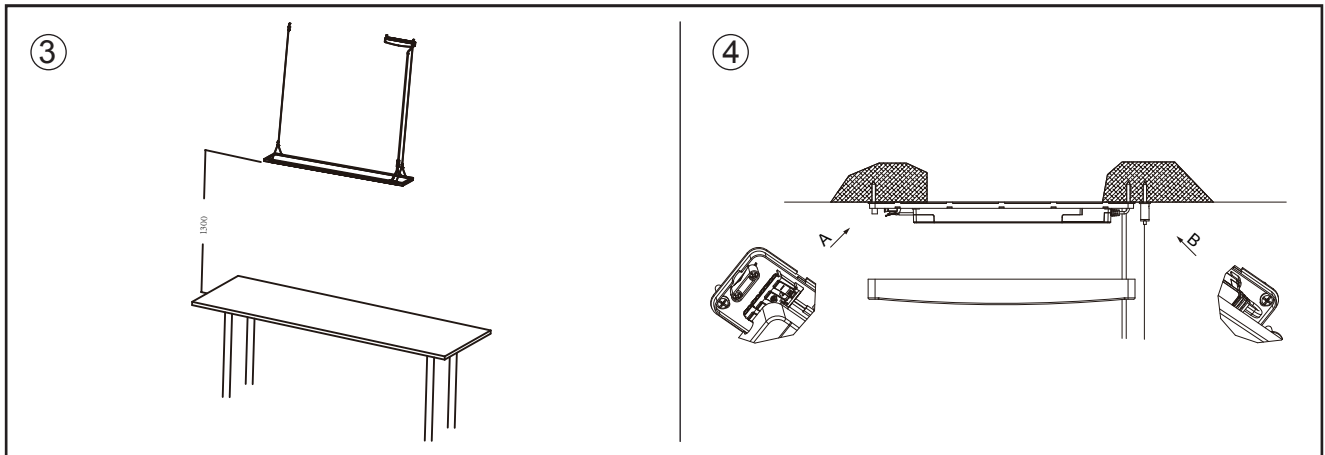

LED Panel Zenith

Item Code	CCT	kg
140054053	3000K	3.90kg
140054054	4000K	3.90kg

Type	A(mm)	B(mm)	C(mm)
LED PL-Z-S L1222-75W-DALI	1105	367.5	18.7

Type	D(mm)	E(mm)	F(mm)
LED PL-Z-S L1222-75W-DALI	41.5	1221.5	235.5

Ø5-Ø8mm

4x0.75mm²~1.5mm²

①

②

In case of damage to the wire, it has to be replaced only by the manufacturer, distributor or by an expert, to avoid risks.

Caution: Any operation on LED module is forbidden while power-on.