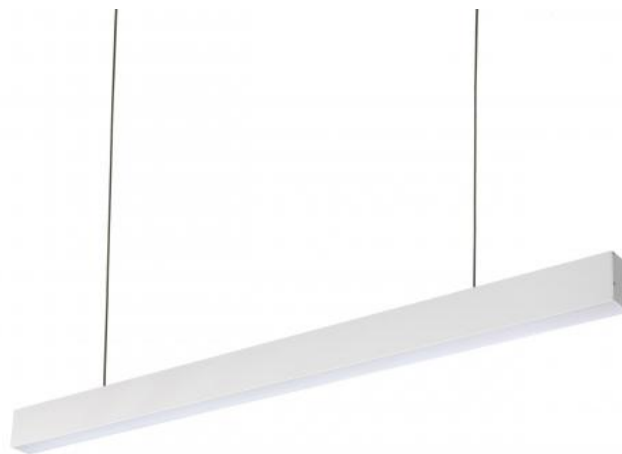

ALLDAY INSPIRE ONE

WQJP06335

See
more

LED luminaire ALLDAY INSPIRE ONE, with a power of 30 W, high light efficacy 145 lm/W. It is part of the ALLDAY INSPIRE series, which is characterised by modern design, high-quality materials and a wide range of components and accessories that allow for the personalisation of the luminaires. It is made of high-quality components, supported by a 5-year warranty. Lights up with neutral light - the most universal colour (4000K), which is suitable for the rooms we use on a daily basis, ensuring comfort during everyday activities. Narrow beam angle 90° gives directional light so that selected objects or surfaces can be better exposed. Suitable for both surface and suspended mounting.

Power	30 W	Voltage	230 V
Colour temperature	4000 K	Colour of light	Neutral white
Beam angle	90 °	Degree of protection (IP)	IP20

Technical data

Code	WQJP06335
Power	30 W
Nominal current	167 mA
Voltage	230 V
Energy consumption	30 kWh/1000h
Frequency	50HZ Hz
Protection class	I
Power supply included	Yes
Manufacturer of power supply	OSRAM
Power factor	0.93
Useful luminous flux*	4350 lm (360°)
Luminous flux**	3675 lm (360°)
Lamp efficacy	145 lm/W
Colour temperature	4000 K
Colour of light	Neutral white
Beam angle	90 °
RA	80
Light source included	+
Producer of LED diodes	SAMSUNG
Uniformity of color SDCM max	3
Dimmable	DALI
Working temperature range	-20/+40 °
Lifespan	50000 h
Housing material	Aluminum
Degree of protection (IP)	IP20
Colour	White
Dimension (AxBxC)	1120X44X74 mm
For use	Inside
Assembly method	On the ceiling, Suspended
Application	Inside
Made in	PL
Other	L90B10 - 74000h ,