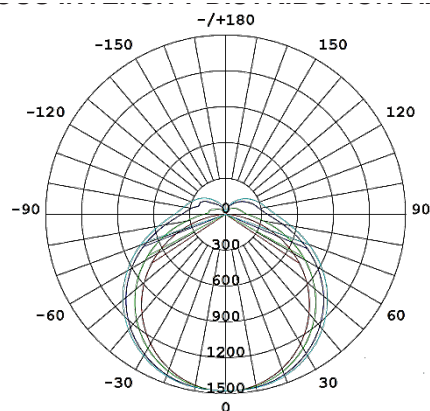

LUMINOUS INTENSITY DISTRIBUTION DIAGRAM:

THORGEON

Manufactured in PRC

www.thorgeon.com
SIA "ATTA-1", Jurkalnes street 1,
Riga, Latvia, LV-1046