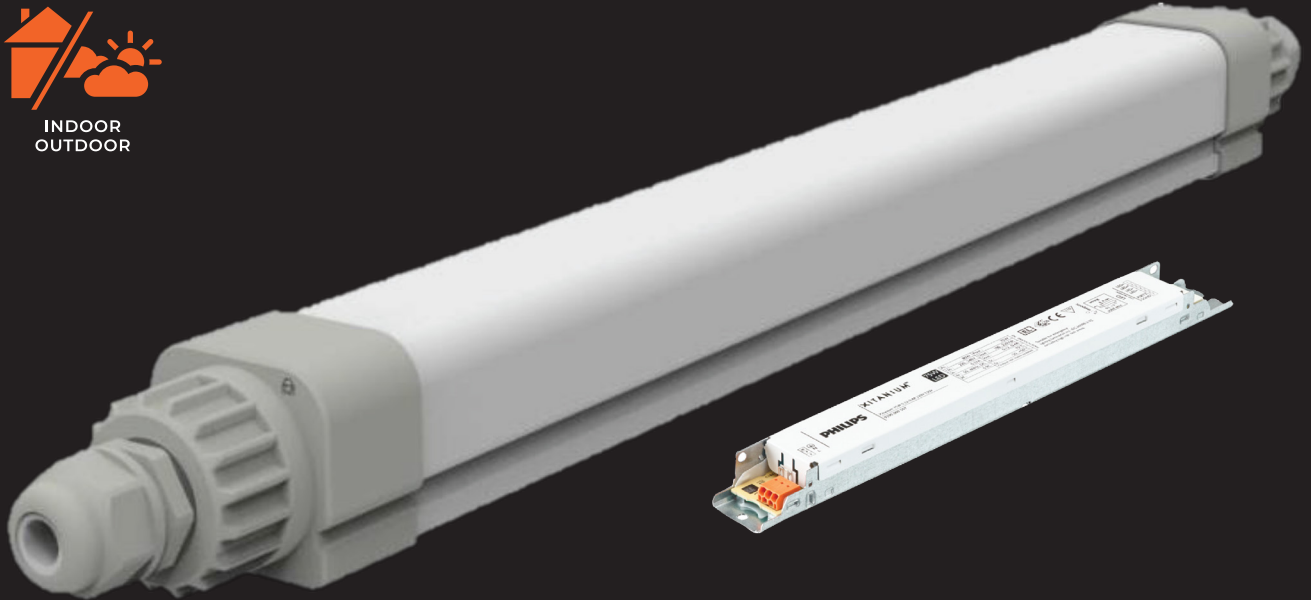

# THORGEON

LIGHTING

Wiring lamps 8

● PHILIPS driver inside

## WATERPROOF LUMINAIRE

### 120cm

### FEATURES

- Smooth and high transparency opal polycarbonate diffuser
- In-built Aluminum stick for safety and heating dissipation
- Loop in and loop out tool-less installation
- Evenly LED emitting
- Loop through by 4 wires for non-dim version, 6 wires for driver version
- PHILIPS Xitanium driver, dim range: 10~100%
- Vandal resistance level: IK08
- Insulation class: II
- M20 waterproof connector