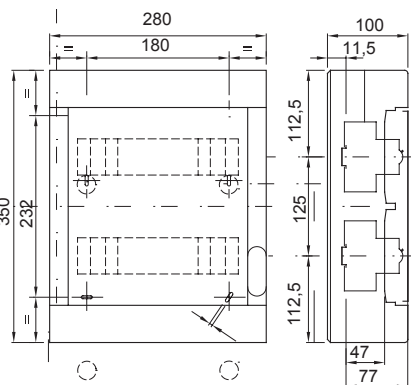

DIMENSIONAL

TECHNICAL SYMBOLOGY

IP
IP40

IK
IK08

GWT
650 °C

HF
HALOGEN FREE
Halogen-free in compliance with EN 60754-2

STANDARDS/APPROVALS

GEWISS S.p.A. Via A. Volta, 1
24069 Cenate Sotto - Bergamo - Italy
tel. +39 035 94 61 11 fax +39 035 94 69 09

www.gewiss.com
sat@gewiss.com
Last update 20/04/2023

Data, measures, designs and pictures are shown only as informative purposes, and could be changed without previous notice