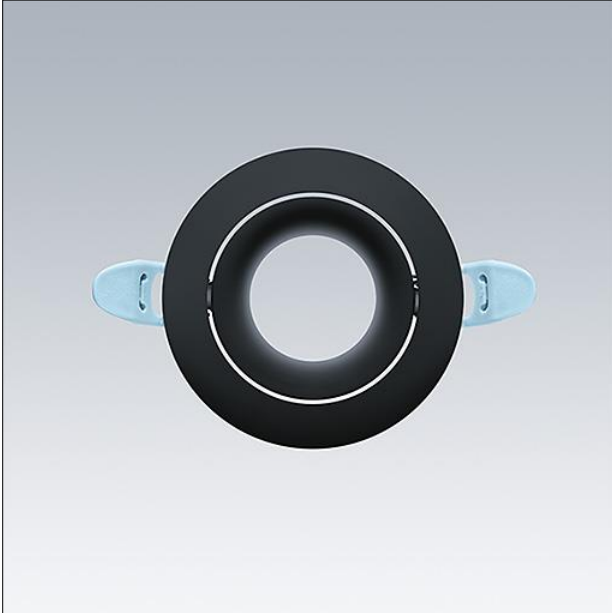

## Accessory Lily spotlight

Adjustable round trim in black matt for LILY Downlight Light engine. Material: die-cast aluminium. Dimensions: Ø68 x 25 mm, weight: 0.08 kg.

TE\_LILY\_F\_ADJUST\_trim\_BK.jpg

Light Distribution

STD - standard