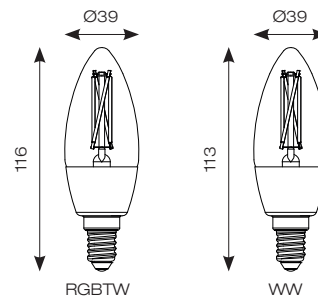

OCTO C37 Tunable White and RGBTW Smart Lamp Connected by WiZ

- Tunable white and RGB tunable white C37 smart lamp suitable for residential and small-scale commercial applications
- Bluetooth and WiFi enabled smart lamp; connects directly to your existing WiFi
- Commissioned via WiZ App
- Voice activated compatibility; offers hands-free controls
- Fully dimmable from 10% to 100%
- Group, scene, holiday and timer settings achieved via WiZ App
- Suitable for indoor applications in dry rooms, professional use in public buildings and outdoor use in specially shielded luminaires

| INPUT | HERTZ | TEMP | LIFETIME (HRS) | CRI | IP |
|----------|---------|---------------|----------------|-------|------|
| 220/240V | 50/60Hz | -20°C to 45°C | 15,000 | Ra 90 | IP20 |

| CODE | DESCRIPTION | WATTAGE | CCT | LUMENS | TRADE |
|----------------------|----------------------|---------|---------------------|--------|--------|
| AOCTOW/C37/RGBTW/E14 | C37 RGBTW - E14 | 4.9W | 2700K | 470lm | £39.10 |
| AOCTOW/C37/WW/E14 | C37 Warm White - E14 | | 2200K-6500K and RGB | | £30.15 |