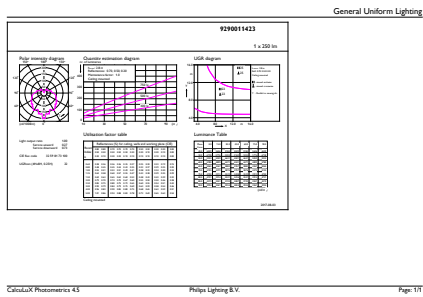

Full product code	871869650759900
-------------------	-----------------

Order product name	Corepro Lustre ND 4-25W E14 827 P45 CL
EAN/UPC - Product	8718696507599
Order code	929001142302
Numerator - Quantity Per Pack	1
Numerator - Packs per outer box	10
Material Nr. (12NC)	929001142302
Net Weight (Piece)	0.040 kg

Dimensional drawing

LED ND 4-25W E14 827 220-240V P45 CL

Product	D	C
Corepro Lustre ND 4-25W E14 827 P45 CL	45 mm	88 mm

Photometric data

CorePro LEDlustre 4-25W E14 827 CL P45

CorePro LEDlustre 4-25W E14 827 CL P45