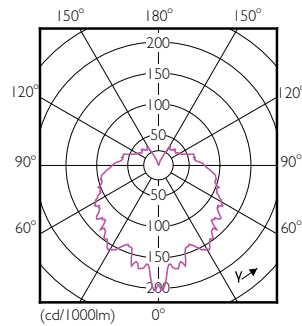

Product data

General Information	
Cap-Base	E14 [E14]
EU RoHS compliant	Yes
Nominal Lifetime (Nom)	15000 h
Switching Cycle	50000X
Technical Type	4-25W
Light Technical	
Color Code	827 [CCT of 2700K]
Luminous Flux (Nom)	250 lm
Color Designation	Warm White (WW)
Correlated Color Temperature (Nom)	2700 K
Luminous Efficacy (rated) (Nom)	62.50 lm/W
Color Consistency	<6
Color Rendering Index (Nom)	80
LLMF At End Of Nominal Lifetime (Nom)	70 %

CorePro LED candles and lusters

Mechanical and Housing

Bulb Finish	Clear
Bulb Shape	P45 [P 45mm]

Approval and Application

Energy Consumption kWh/1000 h	4 kWh
-------------------------------	-------

Product Data

Dimensional drawing

LED ND 4-25W E14 827 220-240V P45 CL

Product	D	C
Corepro Lustre ND 4-25W E14 827 P45 CL	45 mm	88 mm

Photometric data

CorePro LEDlustre 4-25W E14 827 CL P45

CorePro LEDlustre 4-25W E14 827 CL P45