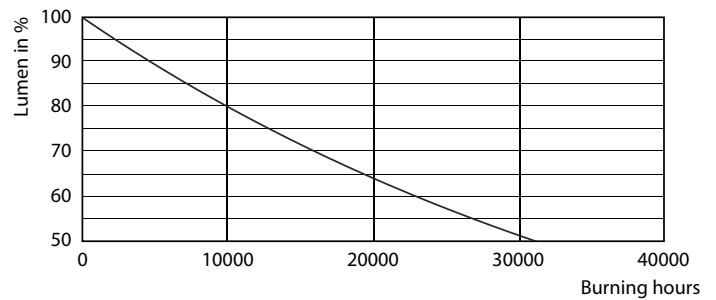

Product data

General Information	
Cap-Base	E14 [E14]
EU RoHS compliant	Yes
Nominal Lifetime (Nom)	15000 h
Switching Cycle	50000X
Technical Type	4-25W
Light Technical	
Color Code	827 [CCT of 2700K]
Luminous Flux (Nom)	250 lm
Color Designation	Warm White (WW)
Correlated Color Temperature (Nom)	2700 K
Luminous Efficacy (rated) (Nom)	62.50 lm/W
Color Consistency	<6
Color Rendering Index (Nom)	80
LLMF At End Of Nominal Lifetime (Nom)	70 %

CorePro LED candles and lusters

Photometric data

SDPO_LEDLSR_0003-Spectral Power distribution

Lifetime

LEDbulb 60W E14 827 FR B38

LEDbulb 60W E14 827 FR B38