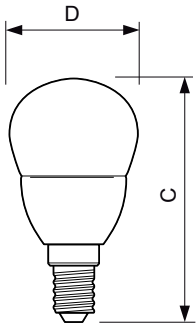

CorePro LED candles and lusters

Mechanical and Housing

Bulb Finish	Clear
Bulb Shape	P45 [P 45mm]

Approval and Application

Energy Consumption kWh/1000 h	4 kWh
-------------------------------	-------

Product Data

Dimensional drawing

LED ND 4-25W E14 827 220-240V P45 CL

Product	D	C
Corepro Lustre ND 4-25W E14 827 P45 CL	45 mm	88 mm

Photometric data

CorePro LEDlustre 4-25W E14 827 CL P45

CorePro LEDlustre 4-25W E14 827 CL P45