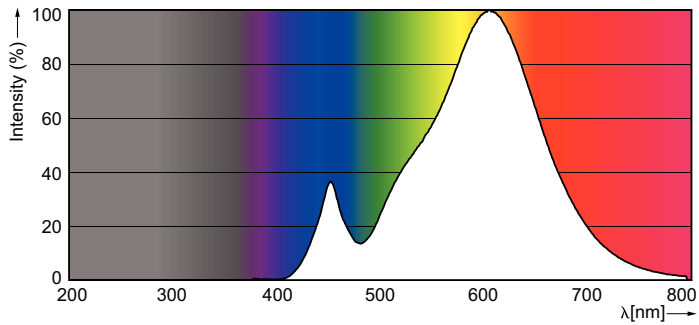

CorePro LED candles and lusters

Photometric data

SDPO_LEDLSR_0003-Spectral Power distribution