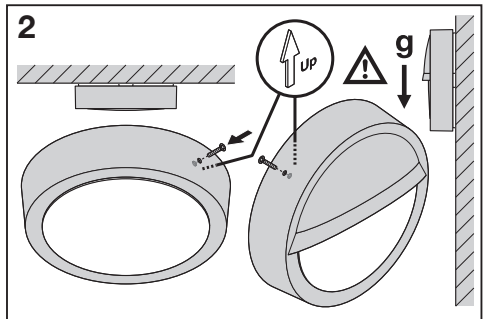

SURFACE BULKHEAD RING*

* not included

	EAN	Ø x h [mm]	⊞
SF BLKH RING 250 WT	4058075399334	258x57	0.21kg
SF BLKH RING 250 BK	4058075399358	258x57	0.21kg
SF BLKH RING 300 WT	4058075399372	308x57	0.28kg
SF BLKH RING 300 BK	4058075399396	308x57	0.28kg

SURFACE BULKHEAD EYELID*

* not included

	EAN	Ø x h [mm]	⊞
SF BLKH EYELID 250 WT	4058075375482	258x64	0.21kg
SF BLKH EYELID 250 BK	4058075375505	258x64	0.21kg
SF BLKH EYELID 300 WT	4058075375529	308x65	0.28kg
SF BLKH EYELID 300 BK	4058075375543	308x65	0.28kg