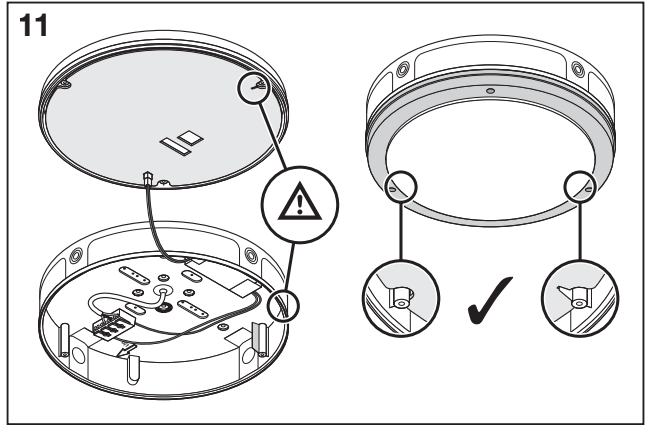

SURFACE BULKHEAD RING*

* not included

	EAN	Ø x h [mm]	⊞
SF BLKH RING 250 WT	4058075399334	258x57	0.21kg
SF BLKH RING 250 BK	4058075399358	258x57	0.21kg
SF BLKH RING 300 WT	4058075399372	308x57	0.28kg
SF BLKH RING 300 BK	4058075399396	308x57	0.28kg

SURFACE BULKHEAD EYELID*

* not included

	EAN	Ø x h [mm]	⊞
SF BLKH EYELID 250 WT	4058075375482	258x64	0.21kg
SF BLKH EYELID 250 BK	4058075375505	258x64	0.21kg
SF BLKH EYELID 300 WT	4058075375529	308x65	0.28kg
SF BLKH EYELID 300 BK	4058075375543	308x65	0.28kg