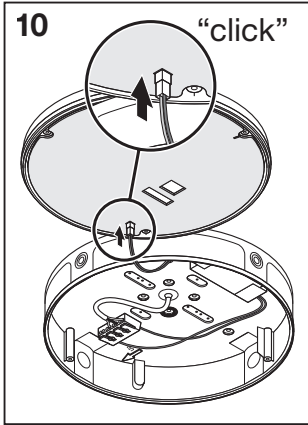

SURFACE BULKHEAD RING*

* not included

	EAN	Ø x h [mm]	⊞
SF BLKH RING 250 WT	4058075399334	258x57	0.21kg
SF BLKH RING 250 BK	4058075399358	258x57	0.21kg
SF BLKH RING 300 WT	4058075399372	308x57	0.28kg
SF BLKH RING 300 BK	4058075399396	308x57	0.28kg

SURFACE BULKHEAD EYELID*

* not included

	EAN	Ø x h [mm]	⊞
SF BLKH EYELID 250 WT	4058075375482	258x64	0.21kg
SF BLKH EYELID 250 BK	4058075375505	258x64	0.21kg
SF BLKH EYELID 300 WT	4058075375529	308x65	0.28kg
SF BLKH EYELID 300 BK	4058075375543	308x65	0.28kg