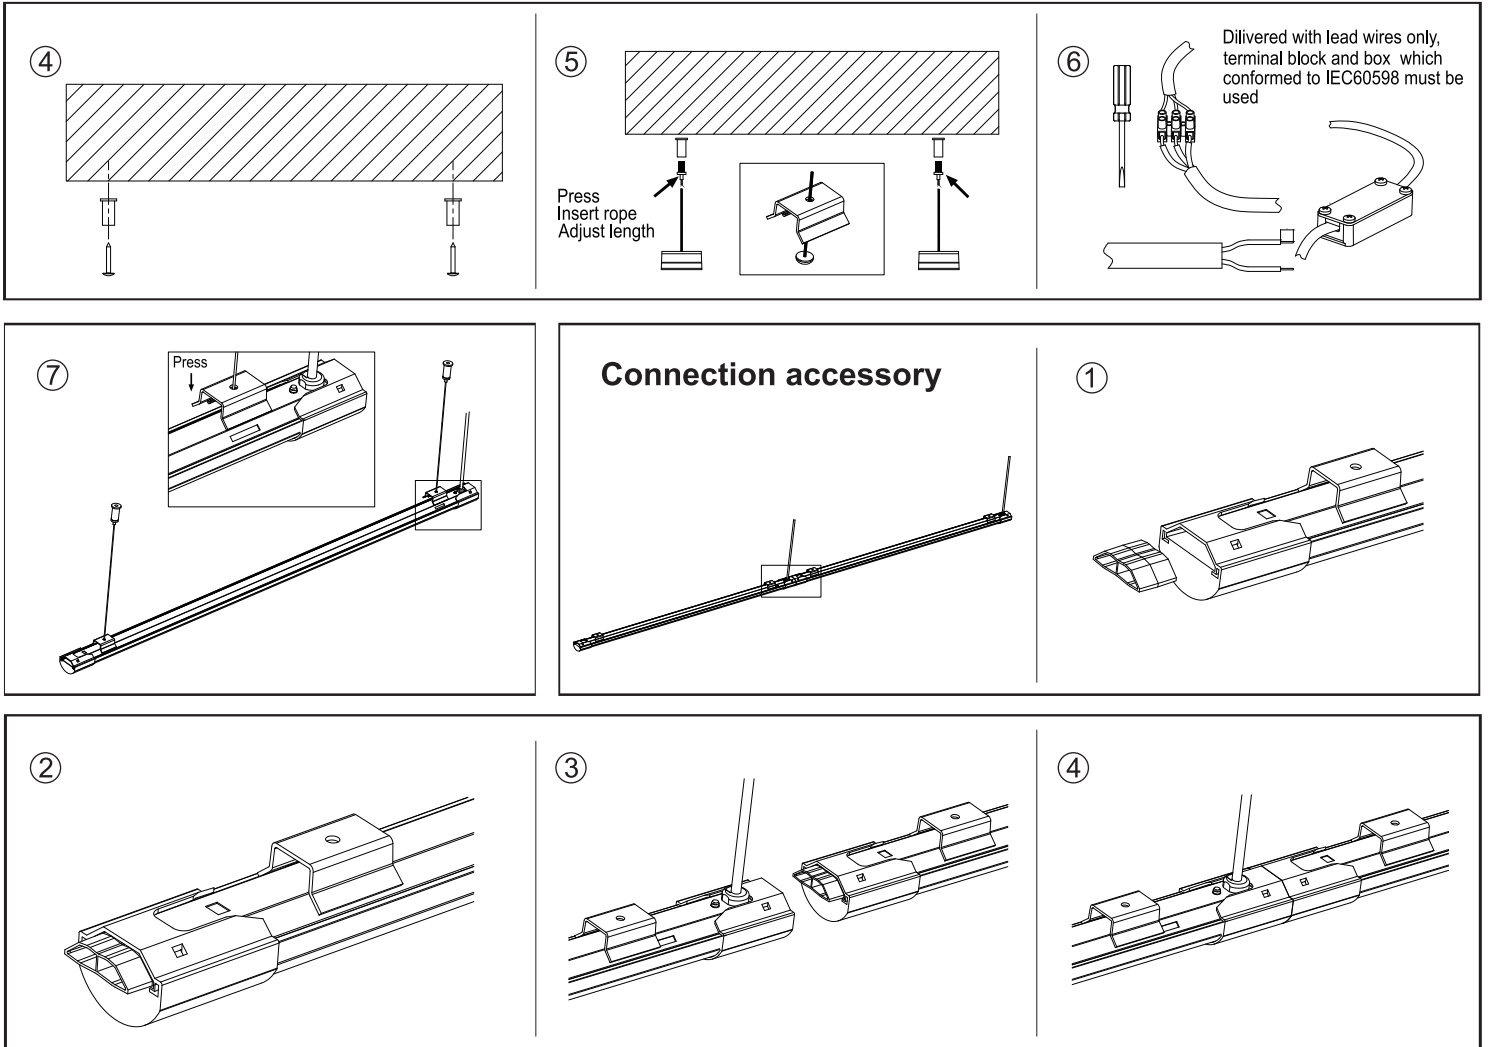

In case of damage to the wire, it has to be replaced only by the manufacturer, distributor or by an expert, to avoid risks.

Caution: Any operation on LED module is forbidden while power-on.

Zur Vermeidung von Risiken müssen defekte Leitungen ausschließlich vom Hersteller, Inverkehrbringer oder Fachmann ausgetauscht werden.

Achtung: In Betrieb ist keine Arbeit am LED-Modul erlaubt.

For non-user replaceable light sources.

The light source contained in this luminaire shall only be replaced by the manufacturer or his service agent or a similar qualified person.