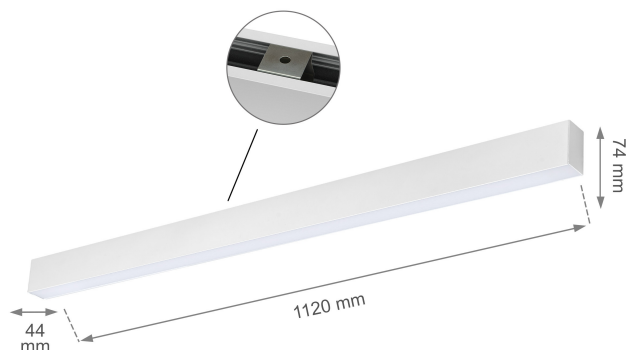

ALLDAY GO

WOJP07921

See
more

LED luminaire ALLDAY GO, with a power of 36 W, high light efficacy 130 lm/W. It shines with a warm light (3000K), which promotes relaxation and rest, making the illuminated room cosier. Designed for surface mounting.

Power	36 W	Voltage	230 V
Colour temperature	3000 K	Colour of light	WW
Beam angle	115 °	Degree of protection (IP)	IP20

Technical data

Code	WQJP07921
Power	36 W
Nominal current	172 mA
Voltage	230 V
Energy consumption	36 kWh/1000h
Frequency	50HZ Hz
Protection class	I
Power supply included	Yes
Manufacturer of power supply	SPECTRUM
Power factor	0.93
Useful luminous flux*	4700 lm (360°)
Luminous flux**	2070 lm (360°)
Lamp efficacy	130 lm/W
Colour temperature	3000 K
Colour of light	WW
Beam angle	115 °
RA	80
Light source included	+
Producer of LED diodes	SPECTRUM
Uniformity of color SDCM max	3
Dimmable	No
Working temperature range	-20/+40 °
Lifespan	17000 h
Housing material	Aluminum
Degree of protection (IP)	IP20
Colour	White
Dimension (AxBxC)	1120X44X74 mm
For use	Inside
Assembly method	On the ceiling
Application	Inside
Made in	PL