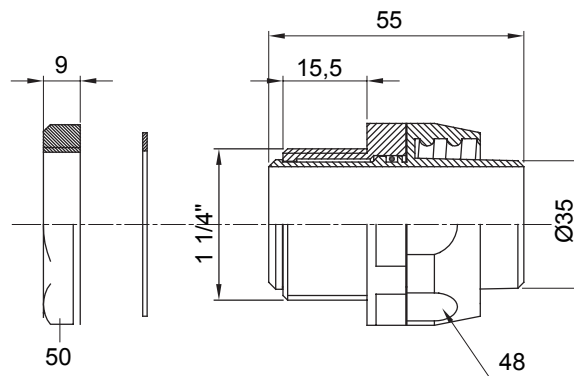

## DX54335

DF Range

Straight and revolving coupling device for sheath with IP54 protection degree.

Colour	Black RAL 9005	IP degree	IP54
GAS pitch	1 1/4"	Sheath Ø (mm)	35
Type	Revolving	Electrocod	210

### DIMENSIONAL