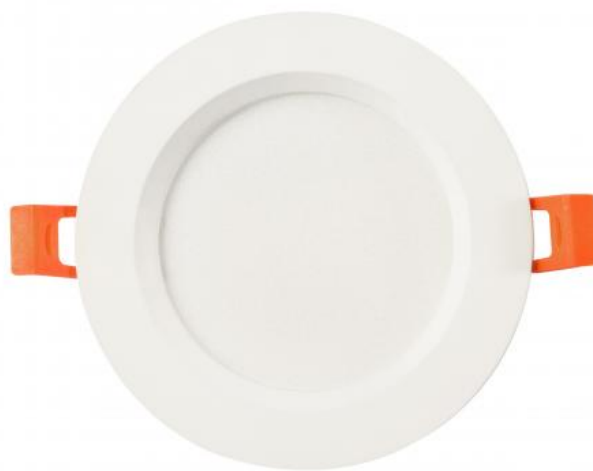

DURE 3 MAX

SLI043015CW_PW

See
more

Downlight luminaire DURE 3 MAX, with a power of 28 W, high light efficacy 121 lm/W. It is made of high-quality components, supported by a 5-year warranty. It has a high IP44 rating, making it ideal for use in rooms with high humidity. It shines with a cold light colour (6000K), which is suitable for rooms where we need to be most focused and concentrated, such as technical workstations. Designed for recessed mounting. The product is certified by the National Institute of Hygiene, so it can be used in rooms with high hygienic requirements.

Power	28 W	Voltage	230 V
Luminous flux*	3400 lm (360°)	Colour temperature	6000 K
Colour of light	CW	Beam angle	110 °
IK	6	Degree of protection (IP)	IP44

Technical data

Code	SLI043015CW_PW
Power	28 W
Nominal current	137 mA
Voltage	230 V
Energy consumption	28 kWh/1000h
Frequency	50HZ Hz
Protection class	II
Power factor	0.8
Useful luminous flux*	3400 lm (360°)
Luminous flux**	2300 lm (360°)
Lamp efficacy	121 lm/W
Colour temperature	6000 K
Colour of light	CW
Beam angle	110 °
RA	80
Uniformity of color SDCM max	5
Dimmable	No
Working temperature range	-20/+40 °
Lifespan	50000 h
Housing material	PA6+Aluminum
IK	6
Degree of protection (IP)	IP44
Colour	White
Dimension (AxBxC)	230x30 mm
Mounting hole	190 mm
For use	Inside
Assembly method	Recessed
Application	INT
Made in	PRC