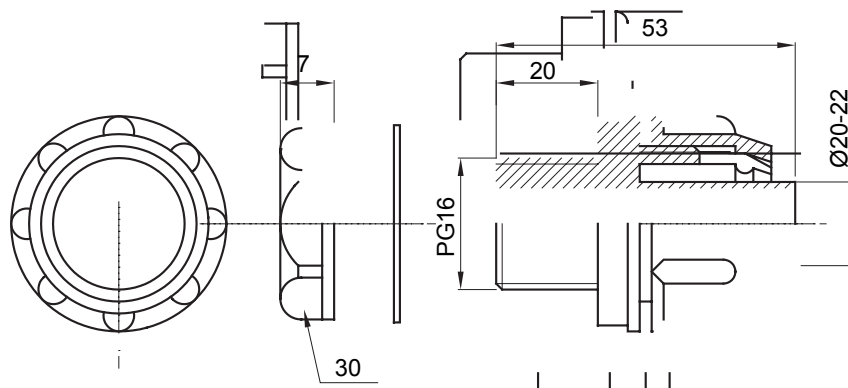

## DX56422

DF Range

Straight and revolving coupling device for sheath with IP54 protection degree.

|          |               |               |       |
|----------|---------------|---------------|-------|
| Colour   | Grey RAL 7035 | IP degree     | IP54  |
| PG pitch | 16            | Sheath Ø (mm) | 20-22 |
| Type     | Fixed         | Electrocod    | 210   |

### DIMENSIONAL