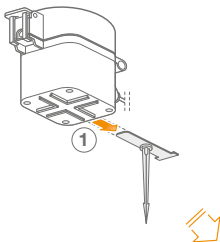

LEDVANCE GmbH
Steinerne Furt 62
86167 Augsburg
Germany
www.ledvance.com

C10521147
G11028082