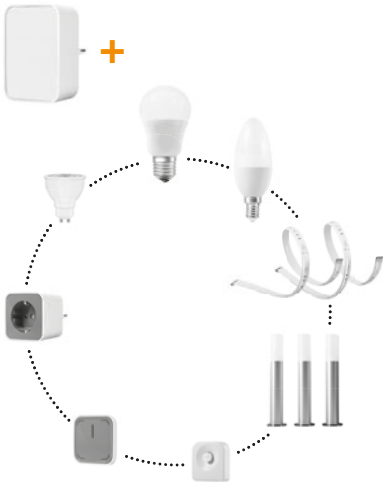

www.osram-lamps.com/smart-home