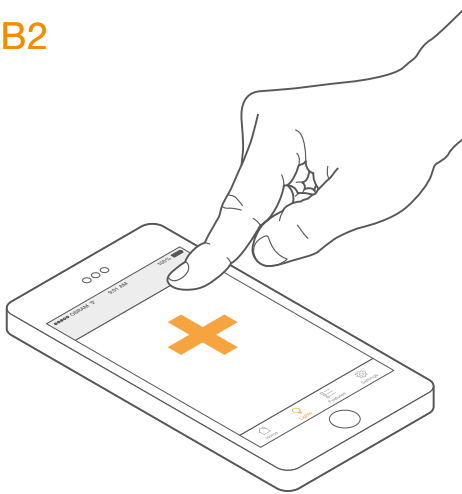

B2

PARTNER APP
+