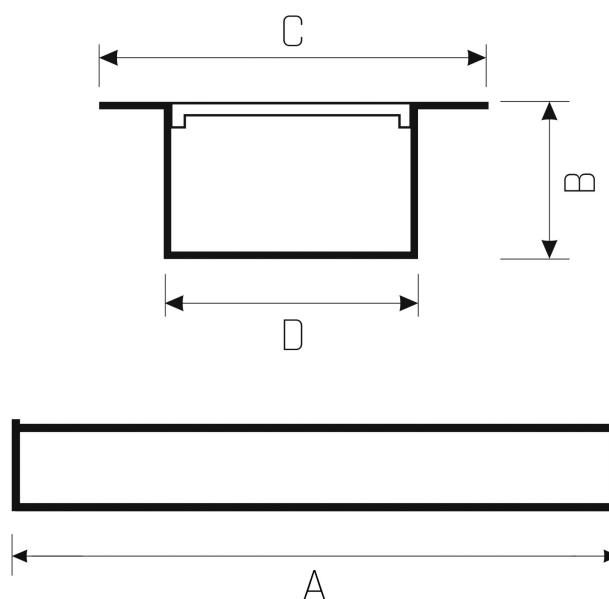

Power	<b>30 W</b>	Voltage	<b>230 V</b>
Colour temperature	<b>4000 K</b>	Colour of light	<b>Neutral white</b>
Beam angle	<b>110 °</b>	Degree of protection (IP)	<b>IP20</b>

## Technical data

Code	WQJP04717
Power	30 W
Nominal current	167.4 mA
Voltage	230 V
Energy consumption	30 kWh/1000h
Frequency	50HZ Hz
Protection class	II
Power supply included	+
Manufacturer of power supply	OSRAM
Power factor	0.93
Useful luminous flux*	4350 lm (360°)
Luminous flux**	2800 lm (360°)
Lamp efficacy	145 lm/W
Colour temperature	4000 K
Colour of light	Neutral white
Beam angle	110 °
RA	80
Light source included	+
Producer of LED diodes	SPECTRUM
Uniformity of color SDCM max	3
Dimmable	DALI
Working temperature range	-20/+40 °
Lifespan	50000 h
Housing material	Aluminum
Degree of protection (IP)	IP20
Colour	White
Dimension (AxBxC)	44x1150x35 mm
Mounting hole	1140x33,5 mm
For use	Inside
Assembly method	Recessed
Application	Inside
Made in	PL