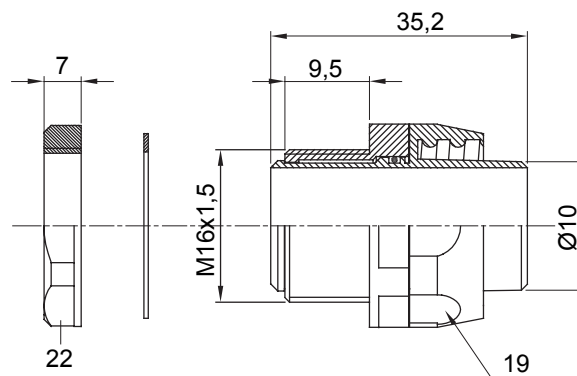

## DX54010

DF Range

Straight and revolving coupling device for sheath with IP54 protection degree.

Colour	Grey RAL 7035	IP degree	IP54
ISO pitch	M 16x1.5	Sheath Ø (mm)	10
Type	Revolving	Electrocod	210

### DIMENSIONAL