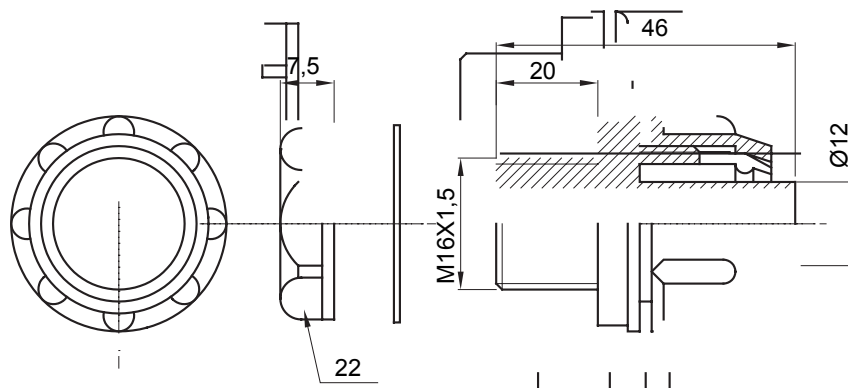

Product Data Sheet

DX56012

DF Range

Straight and revolving coupling device for sheath with IP54 protection degree.

Colour	Grey RAL 7035	IP degree	IP54
ISO pitch	M16x1.5	Sheath Ø (mm)	12
Type	Fixed	Electrocod	210

DIMENSIONAL

TECHNICAL SYMBOLOGY

IP

IP54

STANDARDS/APPROVALS