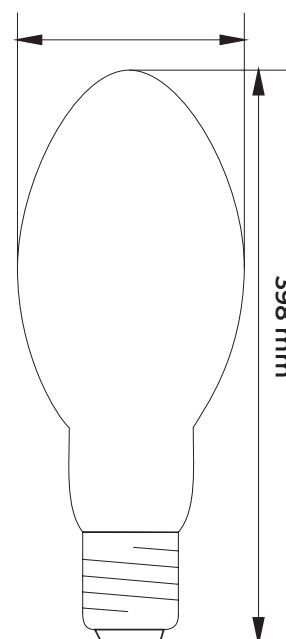

APPLICATIONS

All outdoor applications, factories, transport sector and industrial area lighting

182 mm