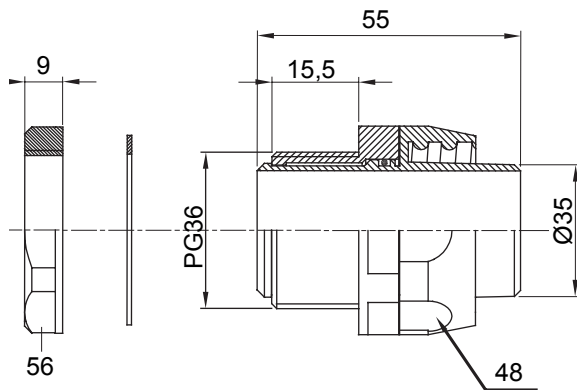

## DX54535

DF Range

Straight and revolving coupling device for sheath with IP54 protection degree.

Colour	Black RAL 9005	IP degree	IP54
PG pitch	36	Sheath Ø (mm)	35
Type	Revolving	Electrocod	210

### DIMENSIONAL