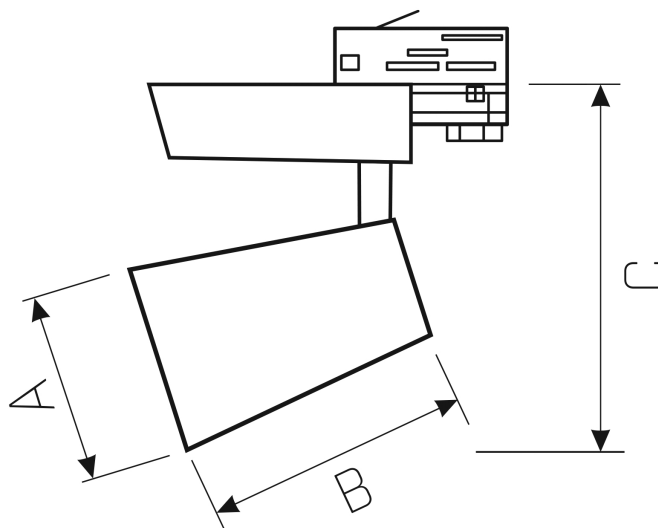

ESTRA

WOJP00341

LED luminaire ESTRA, with a power of 19 W, high light efficacy 150 lm/W. It is made of high-quality components, supported by a 5-year warranty. Lights up with neutral light - the most universal colour (4000K), which is suitable for the rooms we use on a daily basis, ensuring comfort during everyday activities. Narrow beam angle 40° gives directional light so that selected objects or surfaces can be better exposed. Designed to be mounted on a track.

Power	19 W	Voltage	230 V
Colour temperature	4000 K	Colour of light	Neutral white
Beam angle	40 °	Degree of protection (IP)	IP20

Technical data

Code	WQJP00341
Power	19 W
Nominal current	90.9 mA
Voltage	230 V
Energy consumption	19 kWh/1000h
Frequency	50HZ Hz
Protection class	I
Power supply included	+
Manufacturer of power supply	TCI
Power factor	0.93
Useful luminous flux*	2850 lm (360°)
Luminous flux**	2090 lm (360°)
Lamp efficacy	150 lm/W
Colour temperature	4000 K
Colour of light	Neutral white
Beam angle	40 °
RA	80
Light source included	+
Producer of LED diodes	CREE
Uniformity of color SDCM max	3
Dimmable	OPC
Working temperature range	-20/+40 °
Lifespan	50000 h
Housing material	Aluminum
Degree of protection (IP)	IP20
Colour	White
Dimension (AxBxC)	109x130x190 mm
For use	Inside
Assembly method	on track
Application	Inside
Made in	PL