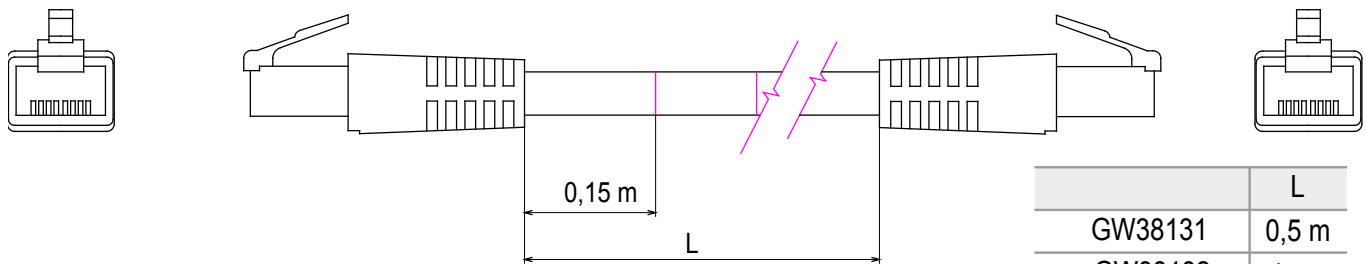

Product Data Sheet

GW38132

DATA CENTER range

Complete system for the connection and distribution of LAN networks in residential and tertiary areas. The range includes fibre optic solutions, wall panels, floor cabinets and copper wiring products. To wire copper networks, Data Center offers RJ45 connectors and HDMI and USB couplers suitable for Gewiss civil series, permutation cords and UTP and FTP cables, offering installation flexibility and ease of wiring.

Category	Patch-cord	Description	RJ45 - RJ45
Use category	6	Cables type	UTP 24 AWG
System	UTP	Cable length	2 m
Colour	Grey	Electrocod	2972

DIMENSIONAL

	L
GW38131	0,5 m
GW38132	1 m
GW38133	2 m

STANDARDS/APPROVALS