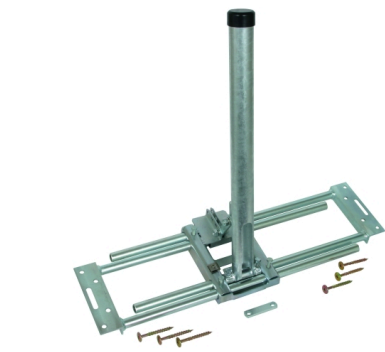

DASH D48 AS600.750 STTZN (105 240)

Figure without obligation

Type	DASH D48 AS600.750 STTZN
Part No.	105 240
Material	St/tZn
Adjustment range	600-750 mm
Roof inclination	20-50°
Diameter Ø of supporting tube	48 mm
Diameter Ø of cable bushing in supporting tube	25 mm
Fixing screw	⌀ 8 x 120 mm
Weight	7,23 kg
Customs tariff number	73089098
GTIN	4013364135116
PU	1 Stk