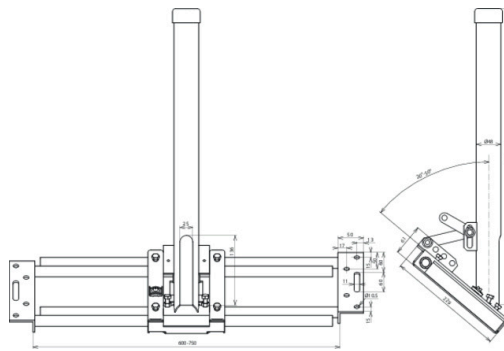

DASH D48 AS600.750 STTZN (105 240)

Figure without obligation

Type	DASH D48 AS600.750 STTZN
Part No.	105 240
Material	St/tZn
Adjustment range	600-750 mm
Roof inclination	20-50°
Diameter Ø of supporting tube	48 mm
Diameter Ø of cable bushing in supporting tube	25 mm
Fixing screw	⌀ 8 x 120 mm
Weight	7,23 kg
Customs tariff number	73089098
GTIN	4013364135116
PU	1 Stk

We reserve the right to introduce changes in performance, configuration and technology, dimensions, weights and materials in the course of technical progress. The figures are shown without obligation.