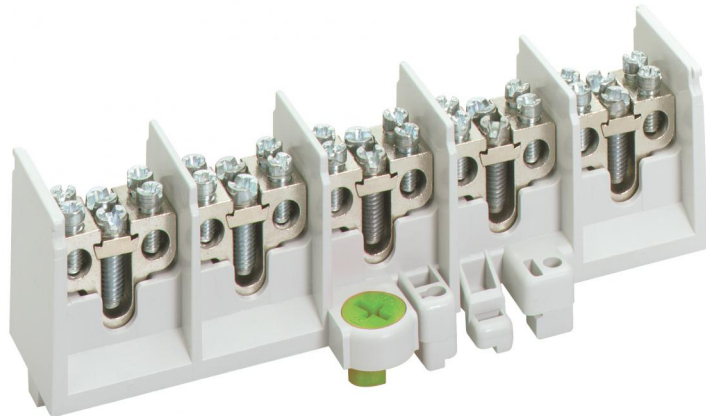

Main cable junction terminal

HA 35-52

HA 35-52

Main cable junction terminal

Productnumber: 69252201

Dimensions: 192 x 58 x 58 mm

Main line T-piece terminal with connection cross-section 1 x 35 mm² per pole and 2 x 25 mm² outputs per pole

5-pole - 35/25 mm²

Technical Data

electrical characteristics

Number of poles:	5
------------------	---

Dimensions

Width:	192 mm
--------	--------

Length:	58 mm
---------	-------

Height:	58 mm
---------	-------