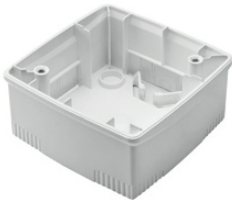

## GW16782

CHORUSMART - Domestic range

A range of tabletop panels, wall boxes and self-supporting wall enclosures suitable for housing ChorusSmart modular devices. Wall boxes and panels, available in black and white, must be completed with ChorusSmart support and One plates. The self-supporting enclosures, available in grey RAL 7035, are characterised in IP40 and IP55 versions: both have pre-cut knockouts, and the watertight version is also provided with a door with a transparent UV membrane. Self-supporting boxes and enclosures are designed to be fitted with an earth terminal.

Description	2 modules	Colour	Satin black
Characteristics	Halogen free	Support	GW16822
Suitable for plates	ONE International	Torque screws tightening	0.8 Newton/meter
Outer dim. LxHxD (mm)	90x90x46	Glow wire test	650 °C
Thermo-pressure with ball	70 °C	Standard	EN 60670-1
Installation temperature	-5 +60 °C	Electrocod	0110