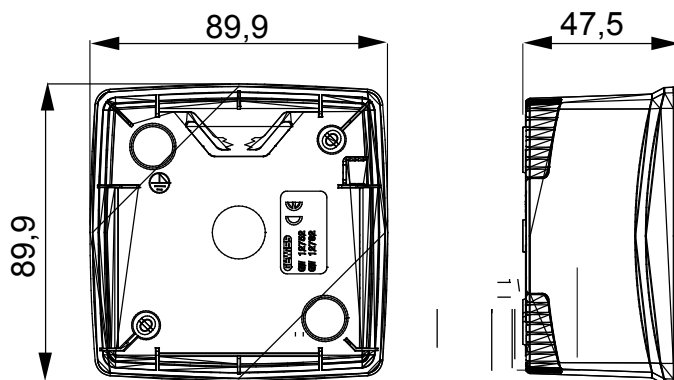

## GW16782

CHORUSMART - Domestic range

A range of tabletop panels, wall boxes and self-supporting wall enclosures suitable for housing ChorusSmart modular devices. Wall boxes and panels, available in black and white, must be completed with ChorusSmart support and One plates. The self-supporting enclosures, available in grey RAL 7035, are characterised in IP40 and IP55 versions: both have pre-cut knockouts, and the watertight version is also provided with a door with a transparent UV membrane. Self-supporting boxes and enclosures are designed to be fitted with an earth terminal.

Description	2 modules	Colour	Satin black
Characteristics	Halogen free	Support	GW16822
Suitable for plates	ONE International	Torque screws tightening	0.8 Newton/meter
Outer dim. LxHxD (mm)	90x90x46	Glow wire test	650 °C
Thermo-pressure with ball	70 °C	Standard	EN 60670-1
Installation temperature	-5 +60 °C	Electrocod	0110

### DIMENSIONAL