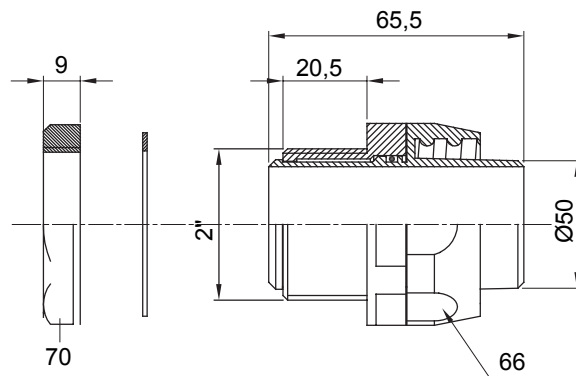

Straight and revolving coupling device for sheath with IP54 protection degree.

Colour	Black RAL 9005	IP degree	IP54
GAS pitch	2"	Sheath Ø (mm)	50
Type	Revolving	Electrocod	210

### DIMENSIONAL