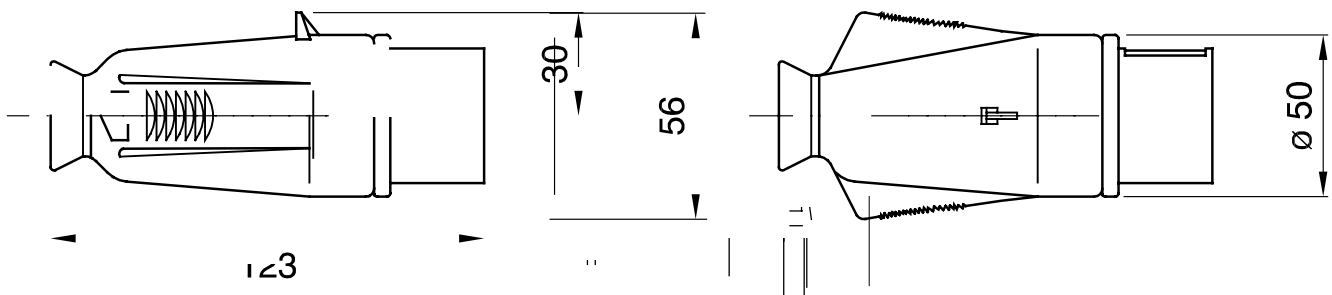

Product Data Sheet

GW60073

IEC 309 BTS Range

A range of trailing and fixed plugs and socket-outlets for industrial use, complying with the dimensional and performance standards unified at International level (IEC 60309) and assimilated by the European Standards (EN 60309) and Italian Standards (CEI 23-12). Socket-outlets and plugs with a rated current of 63 and 125A are equipped with an extra pilot contact (CP) for creating an electric interlock. The range is completed with 90° fixed plugs and 10° and 90° fixed socket-outlets. Sleeves and pins are obtained from solid brass bar, type Pt. CuZn40Pb2 (Cu 58%, Zn 40%, Pb 2%); anti-loosening terminals with unlosable screws, and built-in cable clamp with anti-abrasion cable gland.

Colour	Violet	Rated current (A)	32
IP degree	IP44	No. of poles	2P
Mechanical resistance	IK08	Reference h	-
Type	Straight plug	Rated voltage	20-25 V
Frequency	50 - 60 Hz	Terminal tightening capacity	2.5-6mm ² flexible cables - 2.5-10mm ² rigid cables
Operating temperature	-25 +40 °C	Type of wiring	With screw
Electrocod	2230	Glow wire test	850 °C (active parts) - 650 °C (passive parts)
Total number of operations	> 2000	Permissible overload	42 A
Breaking capacity at 1.1 Un	40 A	Insulation resistance	> 10 MΩ
Thermo-pressure with ball	125 °C (active parts) - 80 °C (passive parts)		

DIMENSIONAL

TECHNICAL SYMBOLOGY

IP

IP44

IK

IK08

-25 +40 °C

With screw