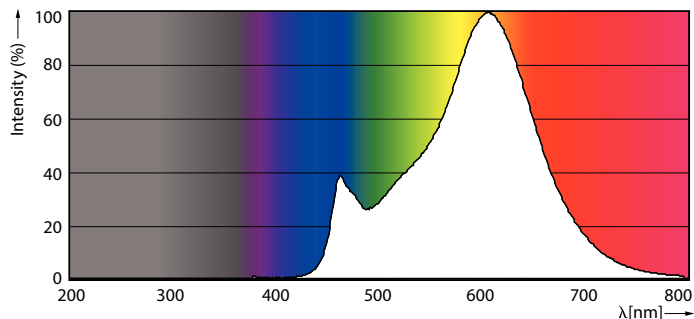

Bulb A67 100W 1521lm 2700K E27 NDFrosted