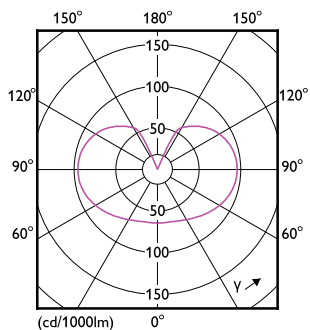

Bulb A67 100W 1521lm 2700K E27 NDFrosted