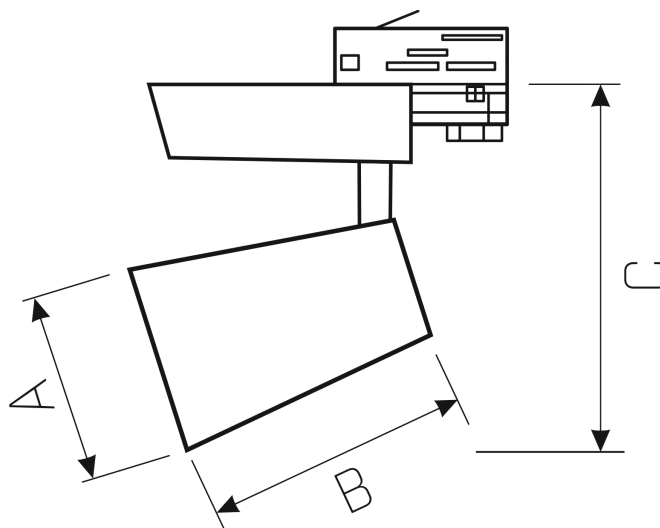

ESTRA

WOJP07821

LED luminaire ESTRA, with a power of 35 W, high light efficacy 125 lm/W. It is made of high-quality components, supported by a 5-year warranty. It shines with a warm light (3000K), which promotes relaxation and rest, making the illuminated room cosier. Narrow beam angle 10° gives directional light so that selected objects or surfaces can be better exposed. Designed to be mounted on a track.

Power	35 W	Voltage	230 V
Colour temperature	3000 K	Colour of light	WW
Beam angle	10 °	Degree of protection (IP)	IP20

Technical data

Code	WQJP07821
Power	35 W
Nominal current	167.4 mA
Voltage	230 V
Energy consumption	35 kWh/1000h
Frequency	50HZ Hz
Protection class	I
Power supply included	+
Manufacturer of power supply	TRIDONIC
Power factor	0.93
Useful luminous flux*	4375 lm (360°)
Luminous flux**	3500 lm (360°)
Lamp efficacy	125 lm/W
Colour temperature	3000 K
Colour of light	WW
Beam angle	10 °
RA	80
Light source included	+
Producer of LED diodes	CREE
Uniformity of color SDCM max	3
Dimmable	OPC
Working temperature range	-20/+40 °
Lifespan	50000 h
Housing material	Aluminum
Degree of protection (IP)	IP20
Colour	White
Dimension (AxBxC)	109x130x190 mm
For use	Inside
Assembly method	on track
Application	Inside
Made in	PL