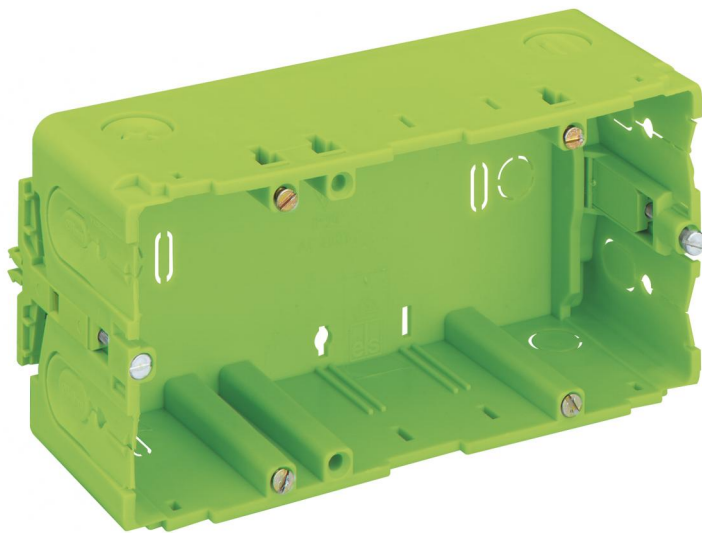

Channel installation box

KD 2 70/52 K2 gn

KD 2 70/52 K2 gn

Channel installation box

Productnumber: 38205201

Dimensions: 71 x 142 x 56 mm

Channel installation box, Rated insulation voltage:
400V AC, certified according to VDE (DIN EN
50085-1 (VDE 0604-1))

**2-way, for installation in Gewiss wall
trunking/device installation ducts**

Technical Data

electrical characteristics

Rated insulation voltage AC:	400 V
------------------------------	-------

Colours

Cover colour:	green
---------------	-------

Dimensions

Width:	71 mm
--------	-------

Length:	142 mm
---------	--------

Height:	56 mm
---------	-------

Material characteristics

Industry quality:	no
-------------------	----

Halogen free:	no
---------------	----