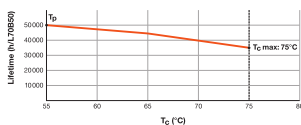

Documents and certificates		Document name
	Declarations of conformity UKCA	LED TUBE T5 AC

Photometric and lighting design files		Document name
	IES file (IES)	LEDTUBE T5 AC HO80 P 1449 36W 865 LEDV
	LDT file (Eulumdat)	LEDTUBE T5 AC HO80 P 1449 36W 865 LEDV
	UGR file (UGR table)	LEDTUBE T5 AC HO80 P 1449 36W 865 LEDV
	Light distribution curve type polar	LEDTUBE T5 AC HO80 P 1449 36W 865 LEDV
	Spectral power distribution	EPREL data spectral diagram PROF LEDr 6500K

Tender texts	Document name
	Tender documents LED TUBE T5 AC MAINS P 1449 mm 36W 865-EN

LOGISTICAL DATA

Product code	Packaging unit (Pieces/Unit)	Dimensions (length x width x height)	Gross weight	Volume
4058075824096	Sleeve 1	1,465 mm x 20 mm x 24 mm	226.00 g	0.70 dm³
4058075824102	Shipping box 10	1,545 mm x 140 mm x 85 mm	2860.00 g	18.39 dm³

The mentioned product code describes the smallest quantity unit which can be ordered. One shipping unit can contain one or more single products. When placing an order, for the quantity please enter single or multiples of a shipping unit.

ADDITIONAL CATALOG INFORMATION

References / Links

– For current information see www.ledvance.com/ledtube