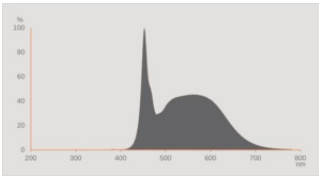

1) Permitted voltage range

Photometrical data

Luminous flux	5600 lm
Luminous efficacy	155 lm/W
Lumen main.fact.at end of nom.life time	0.70
Light color (designation)	Cool Daylight
Color temperature	6500 K
Color rendering index Ra	80
Light color	865
Standard deviation of color matching	≤5 sdcn
Rated LLMF at 6,000 h	0.80
Flickering metric (Pst LM)	1
Stroboscope effect metric (SVM)	0.4

EPREL data spectral diagram PROF LEDr 6500K

Light technical data

Beam angle	190 °
Warm-up time (60 %)	< 2.00 s
Starting time	< 0.5 s

Dimensions & Weight

Overall length	1463.00 mm
Length with base excl. base pins/connection	1449.00 mm
Diameter	19.00 mm
Tube diameter	16 mm
Maximum diameter	19 mm
Product weight	200.00 g