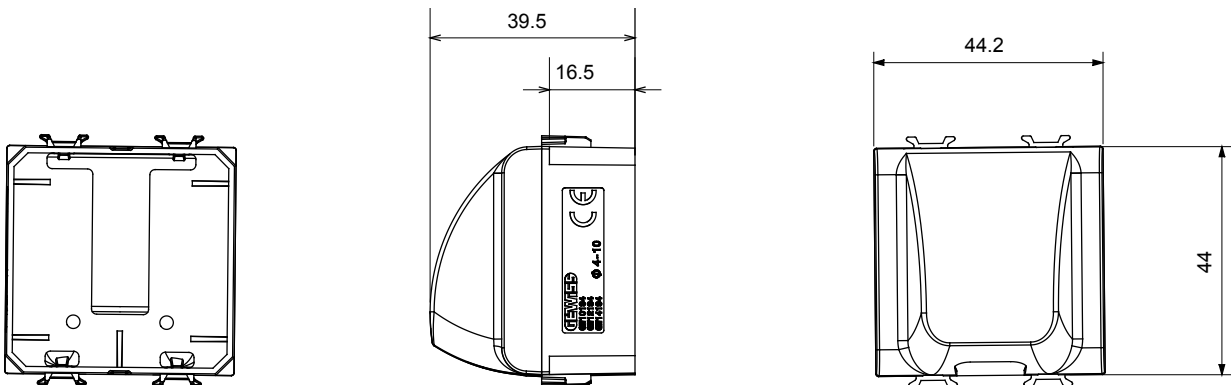

Product Data Sheet

GW12194

CHORUSMART - Domestic range

Wide range of control devices, sockets for power supply (conforming to national and international standards) signal pick-up, climate control, comfort management, technical alarm signalling and emergency lighting management. The ChoruSmart modular devices are available in five colours, glossy white, satin white, natural beige, satin black and lacquered titanium and in various sizes from 1/2, 1, 2 and 3 modules. Thanks to the mounting supports for rectangular, square and round boxes, endless combinations can be created with the ChoruSmart range of plates.

Category	Blanking module with cable output	Colour	Satin black
Description	2 modules	Standard	EN 60669-1
Thermo-pressure with ball	125 °C	Glow Wire Test	850 °C
No. modules	2	Material	Technopolymer
Electrocod	0100		

DIMENSIONAL

TECHNICAL SYMBOLOGY

STANDARDS/APPROVALS