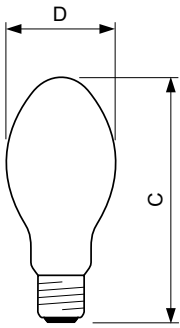

MASTER SON APIA Plus Xtra

Order product name	MST SON APIA Plus Xtra 100W E40 1SL/12
Order code	928150819827
Numerator - Quantity Per Pack	1
Numerator - Packs per outer box	12
Material number (12NC)	928150819827

Full product name	MST SON APIA Plus Xtra 100W E40 1SL/12
EAN/UPC - Case	8727900927443

Dimensional drawing

Product	D (max)	C (max)
MST SON APIA Plus Xtra 100W E40 1SL/12	76 mm	186 mm