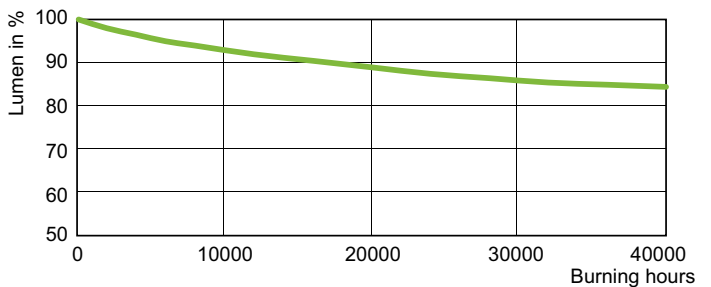

Lifetime

Life Expectancy Diagram - MST SON APIA Plus Xtra 100W E40 1SL/12

Lumen Maintenance Diagram - MST SON APIA Plus Xtra 100W E40 1SL/12