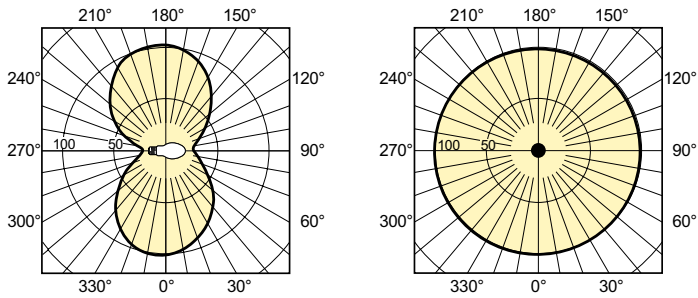

Photometric data

Light Distribution Diagram - MST SON APIA Plus Xtra 100W E40 1SL/12

Spectral Power Distribution Colour - MST SON APIA Plus Xtra 100W E40 1SL/12