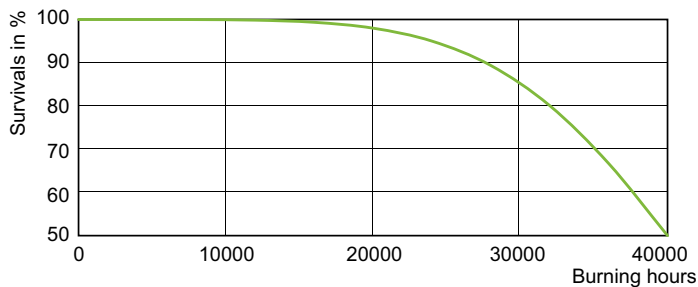

Lifetime

Life Expectancy Diagram - MST SON APIA Plus Xtra 100W E40 1SL/12

Lumen Maintenance Diagram - MST SON APIA Plus Xtra 100W E40 1SL/12