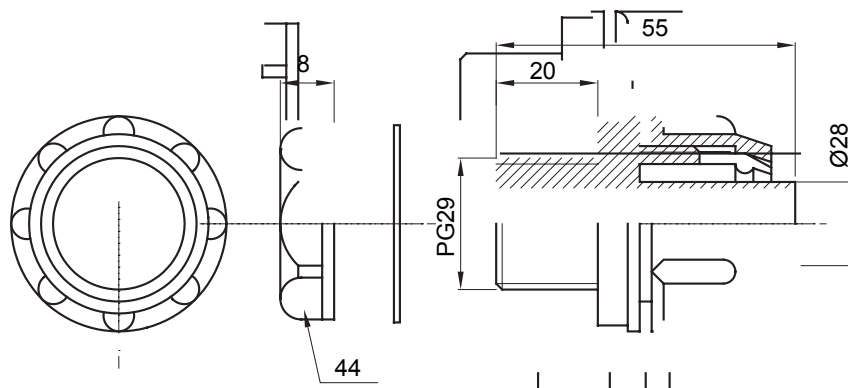

Straight and revolving coupling device for sheath with IP54 protection degree.

Colour	Grey RAL 7035	IP degree	IP54
PG pitch	29	Sheath Ø (mm)	28
Type	Fixed	Electrocod	210

DIMENSIONAL

TECHNICAL SYMBOLOGY

IP